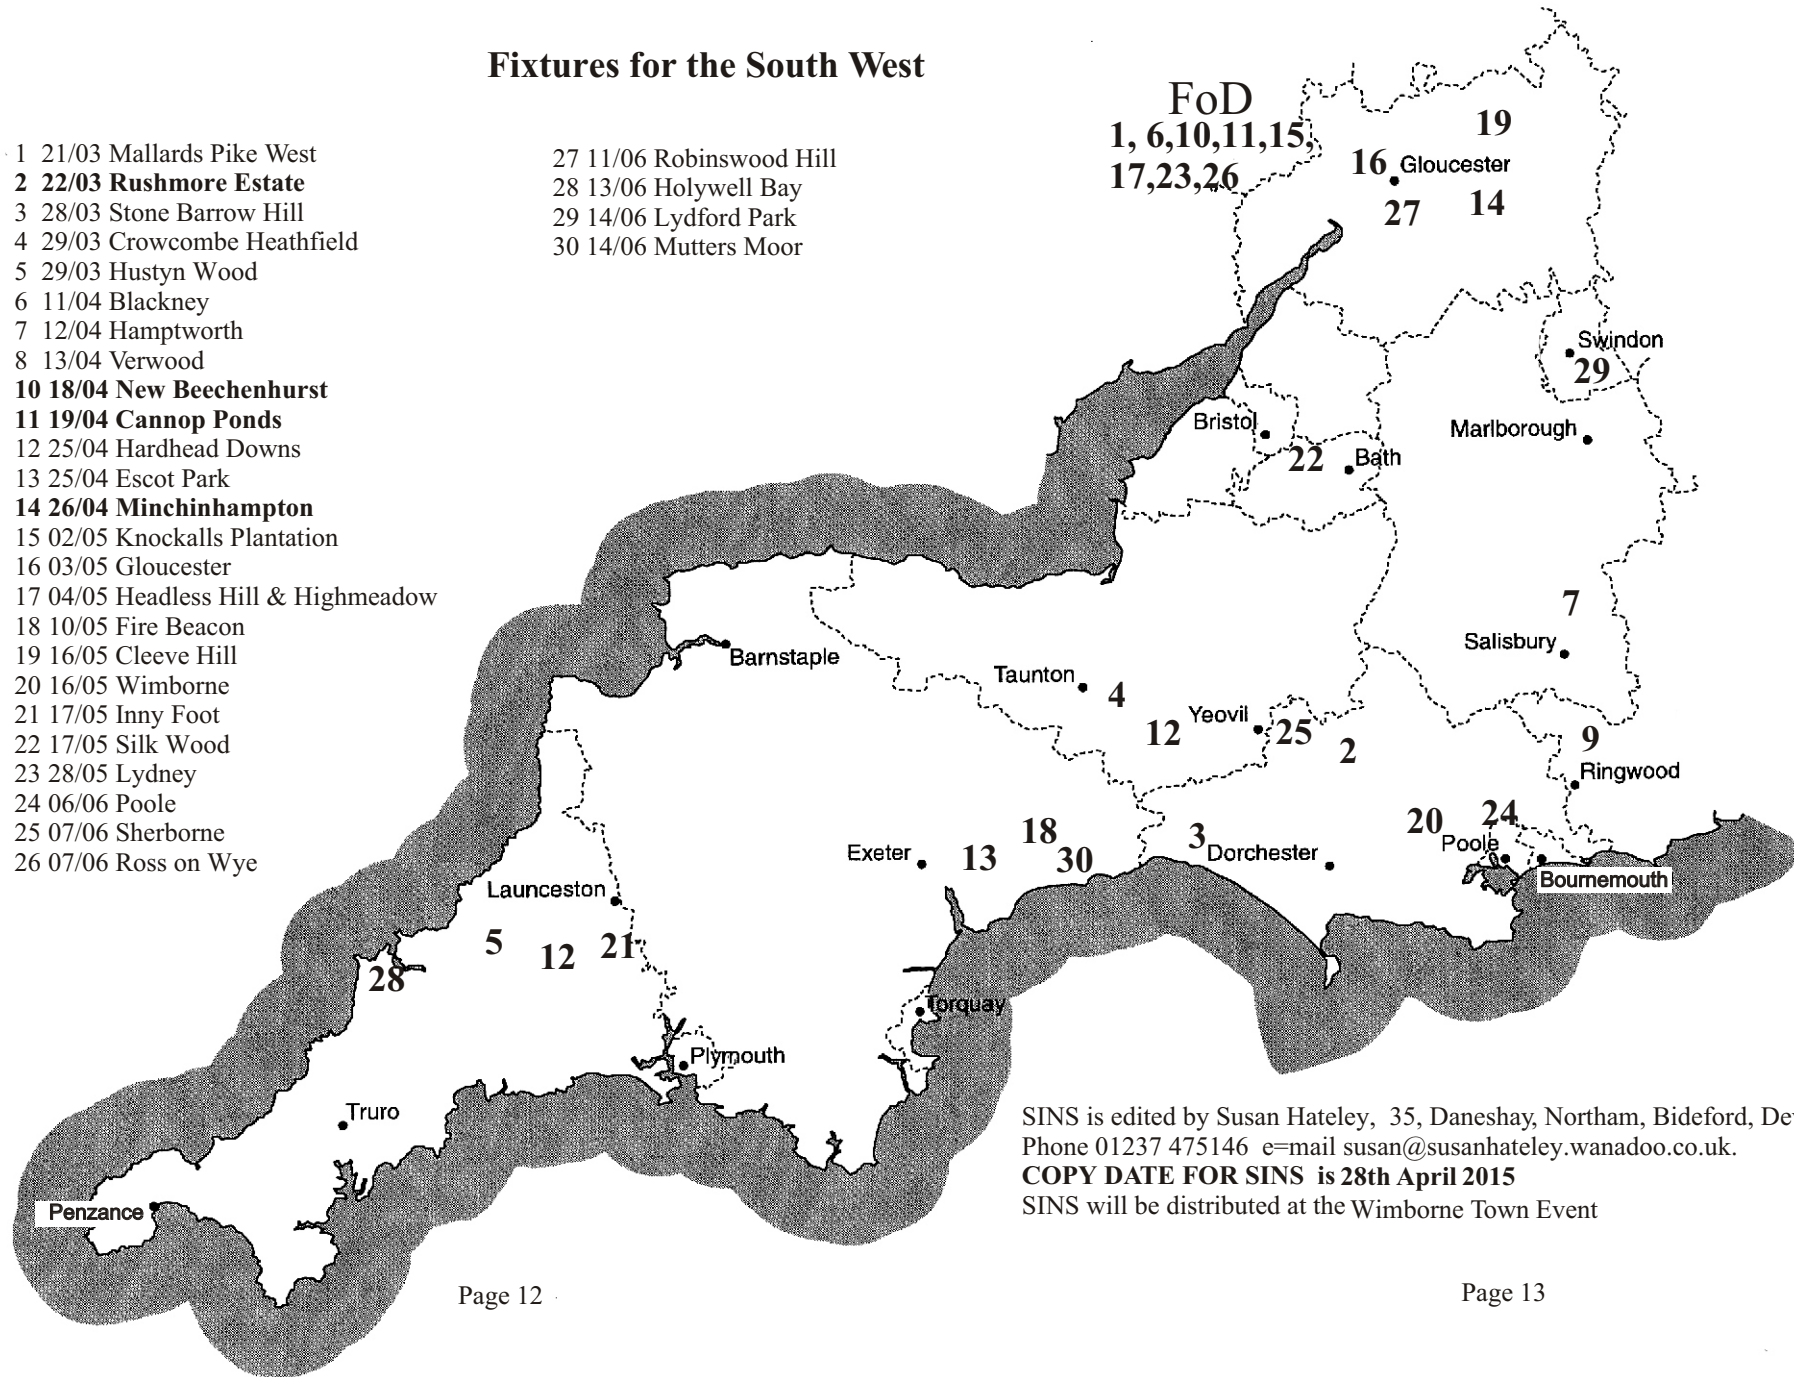

Fixtures for the South West

- 1 21/03 Mallards Pike West
- 2 **22/03 Rushmore Estate**
- 3 28/03 Stone Barrow Hill
- 4 29/03 Crowcombe Heathfield
- 5 29/03 Hustyn Wood
- 6 11/04 Blackney
- 7 12/04 Hamptworth
- 8 13/04 Verwood
- 10 **18/04 New Beechenhurst**
- 11 **19/04 Cannop Ponds**
- 12 25/04 Hardhead Downs
- 13 25/04 Escot Park
- 14 **26/04 Minchinhampton**
- 15 02/05 Knockalls Plantation
- 16 03/05 Gloucester
- 17 04/05 Headless Hill & Highmeadow
- 18 10/05 Fire Beacon
- 19 16/05 Cleeve Hill
- 20 16/05 Wimborne
- 21 17/05 Inny Foot
- 22 17/05 Silk Wood
- 23 28/05 Lydney
- 24 06/06 Poole
- 25 07/06 Sherborne
- 26 07/06 Ross on Wye

- 27 11/06 Robinswood Hill
- 28 13/06 Holywell Bay
- 29 14/06 Lydford Park
- 30 14/06 Mutters Moor

SINS is edited by Susan Hateley, 35, Daneshay, Northam, Bideford, Devon Ex39 1DG.
 Phone 01237 475146 e-mail susan@susanhateley.wanadoo.co.uk.
COPY DATE FOR SINS is 28th April 2015
 SINS will be distributed at the Wimborne Town Event