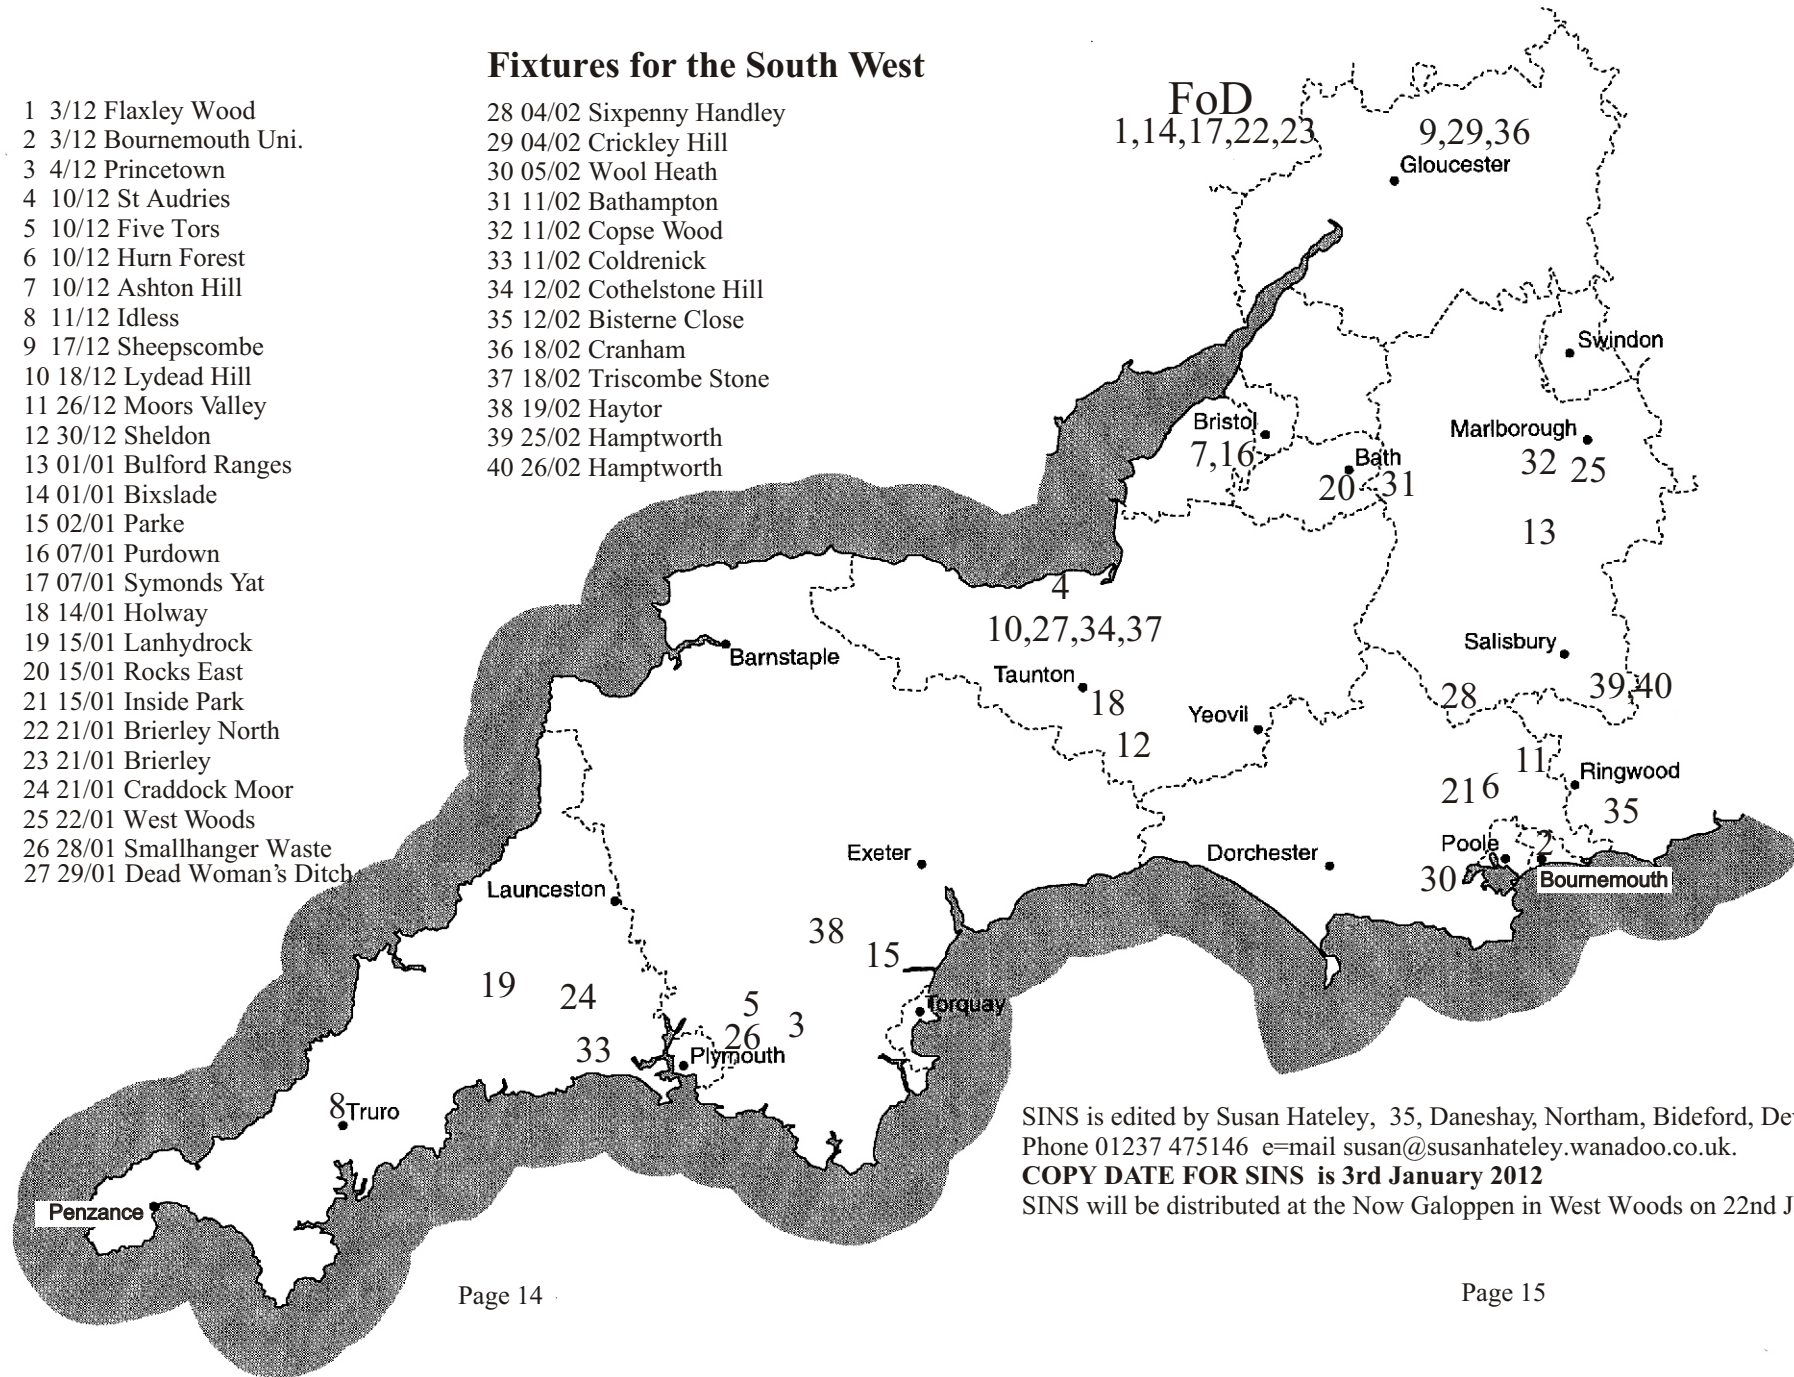

Fixtures for the South West

- 1 3/12 Flaxley Wood
- 2 3/12 Bournemouth Uni.
- 3 4/12 Princetown
- 4 10/12 St Audries
- 5 10/12 Five Tors
- 6 10/12 Hurn Forest
- 7 10/12 Ashton Hill
- 8 11/12 Idless
- 9 17/12 Sheepscombe
- 10 18/12 Lydead Hill
- 11 26/12 Moors Valley
- 12 30/12 Sheldon
- 13 01/01 Bulford Ranges
- 14 01/01 Bixslade
- 15 02/01 Parke
- 16 07/01 Purdown
- 17 07/01 Symonds Yat
- 18 14/01 Holway
- 19 15/01 Lanhydrock
- 20 15/01 Rocks East
- 21 15/01 Inside Park
- 22 21/01 Brierley North
- 23 21/01 Brierley
- 24 21/01 Craddock Moor
- 25 22/01 West Woods
- 26 28/01 Smallhanger Waste
- 27 29/01 Dead Woman's Ditch

- 28 04/02 Sixpenny Handley
- 29 04/02 Crickley Hill
- 30 05/02 Wool Heath
- 31 11/02 Bathampton
- 32 11/02 Copse Wood
- 33 11/02 Coldrenick
- 34 12/02 Cothelstone Hill
- 35 12/02 Bisterne Close
- 36 18/02 Cranham
- 37 18/02 Triscombe Stone
- 38 19/02 Haytor
- 39 25/02 Hamptworth
- 40 26/02 Hamptworth

SINS is edited by Susan Hateley, 35, Daneshay, Northam, Bideford, Devon Ex39 1DG.
 Phone 01237 475146 e-mail susan@susanhateley.wanadoo.co.uk.

COPY DATE FOR SINS is 3rd January 2012

SINS will be distributed at the Now Galoppen in West Woods on 22nd January 2012