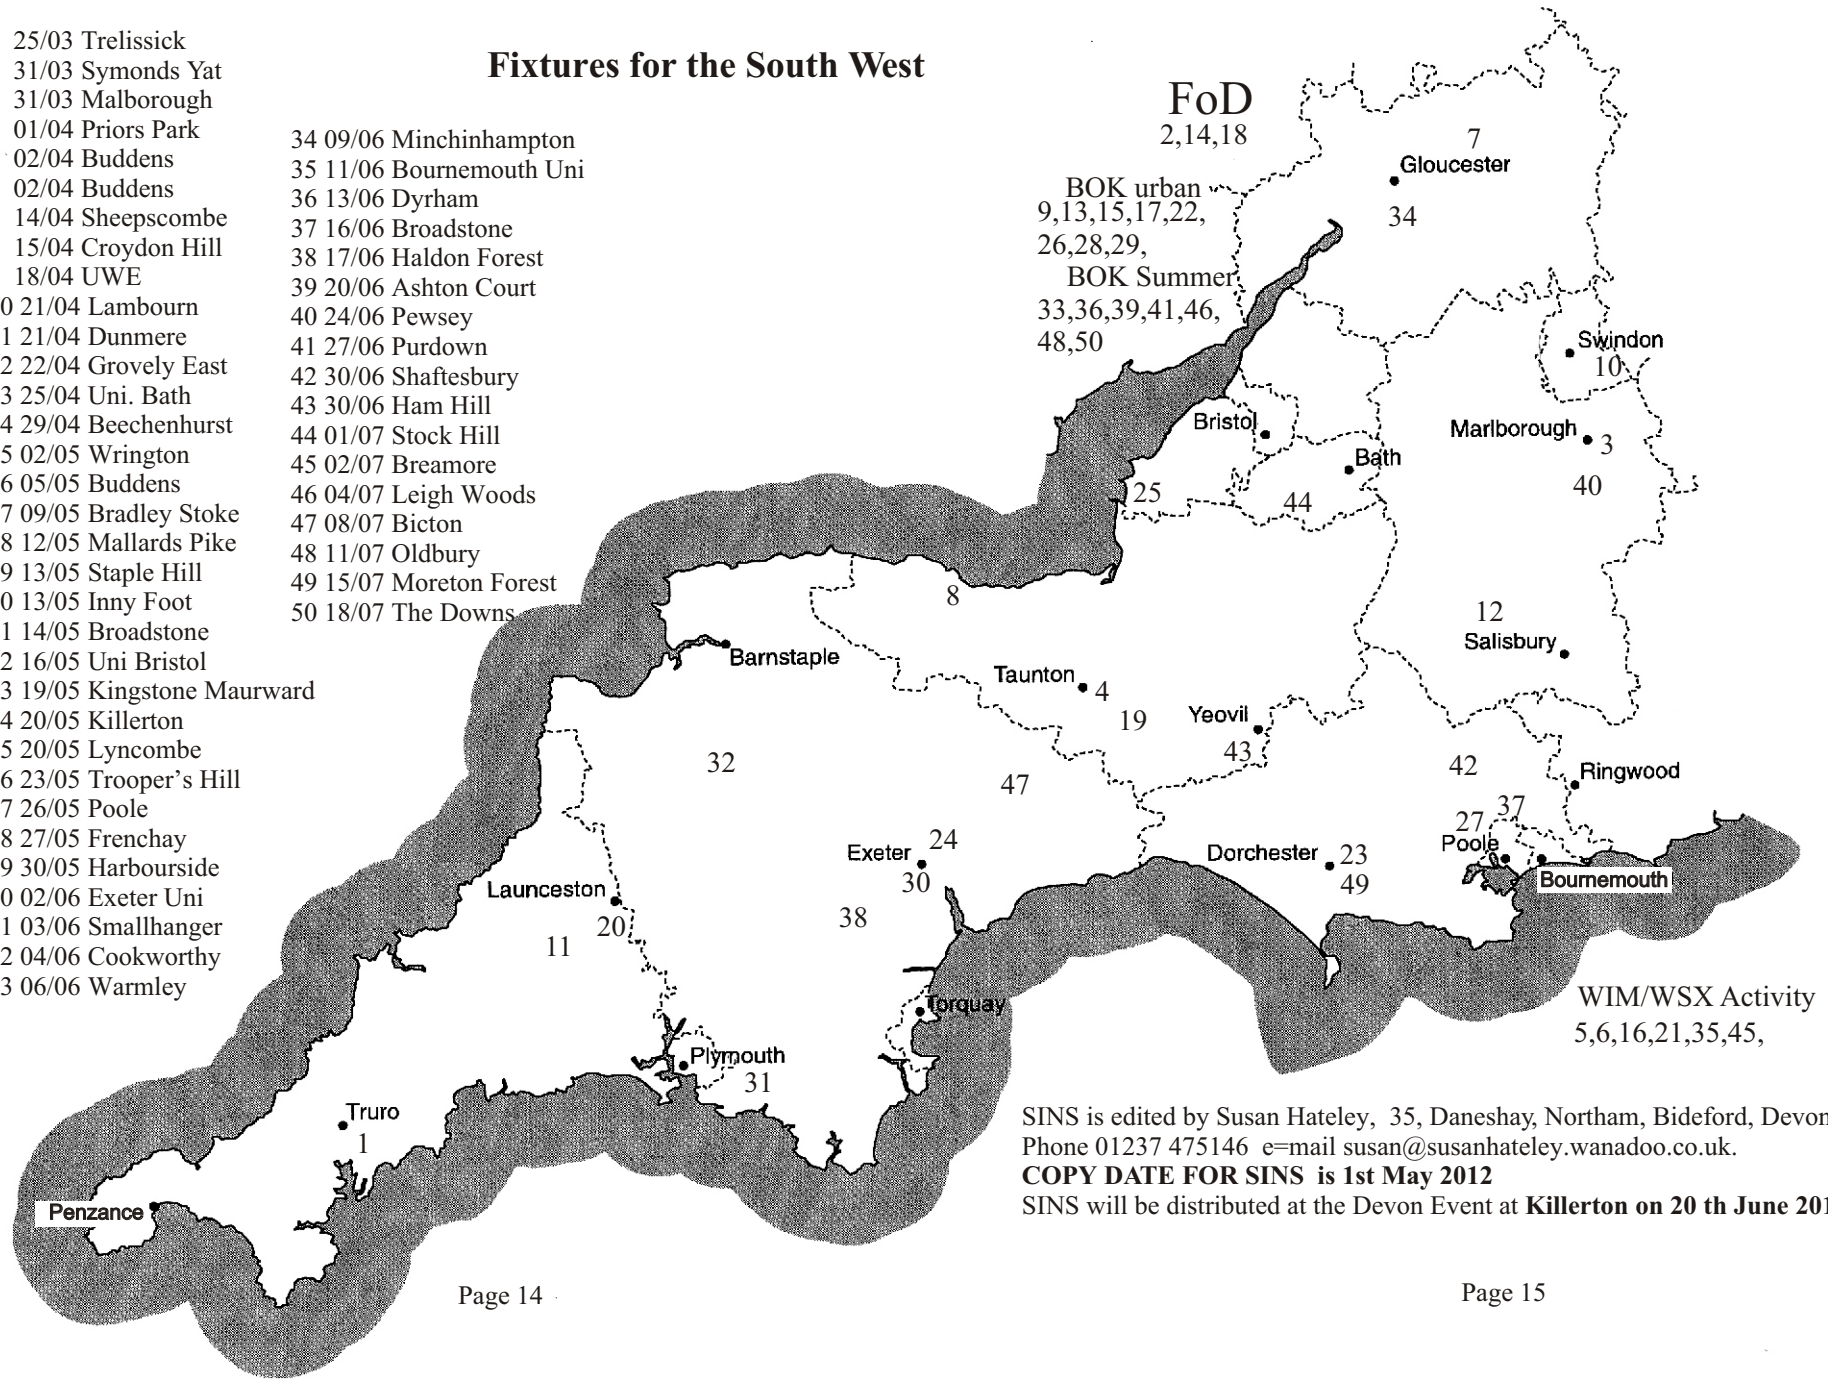

Fixtures for the South West

- 1 25/03 Trelissick
- 2 31/03 Symonds Yat
- 3 31/03 Marlborough
- 4 01/04 Priors Park
- 5 02/04 Buddens
- 6 02/04 Buddens
- 7 14/04 Sheepscombe
- 8 15/04 Croydon Hill
- 9 18/04 UWE
- 10 21/04 Lambourn
- 11 21/04 Dunmere
- 12 22/04 Grovely East
- 13 25/04 Uni. Bath
- 14 29/04 Beechenhurst
- 15 02/05 Wrington
- 16 05/05 Buddens
- 17 09/05 Bradley Stoke
- 18 12/05 Mallards Pike
- 19 13/05 Staple Hill
- 20 13/05 Inny Foot
- 21 14/05 Broadstone
- 22 16/05 Uni Bristol
- 23 19/05 Kingstone Maurward
- 24 20/05 Killerton
- 25 20/05 Lyncombe
- 26 23/05 Trooper's Hill
- 27 26/05 Poole
- 28 27/05 Frenchay
- 29 30/05 Harbourside
- 30 02/06 Exeter Uni
- 31 03/06 Smallhanger
- 32 04/06 Cookworthy
- 33 06/06 Warmley
- 34 09/06 Minchinhampton
- 35 11/06 Bournemouth Uni
- 36 13/06 Dyrham
- 37 16/06 Broadstone
- 38 17/06 Haldon Forest
- 39 20/06 Ashton Court
- 40 24/06 Pewsey
- 41 27/06 Purdown
- 42 30/06 Shaftesbury
- 43 30/06 Ham Hill
- 44 01/07 Stock Hill
- 45 02/07 Breamore
- 46 04/07 Leigh Woods
- 47 08/07 Bicton
- 48 11/07 Oldbury
- 49 15/07 Moreton Forest
- 50 18/07 The Downs

FoD
2,14,18

BOK urban
9,13,15,17,22,
26,28,29,
BOK Summer
33,36,39,41,46,
48,50

WIM/WSX Activity
5,6,16,21,35,45,

SINS is edited by Susan Hateley, 35, Daneshay, Northam, Bideford, Devon Ex39 1DG.
Phone 01237 475146 e-mail susan@susanhateley.wanadoo.co.uk.
COPY DATE FOR SINS is 1st May 2012
SINS will be distributed at the Devon Event at Killerton on 20 th June 2012