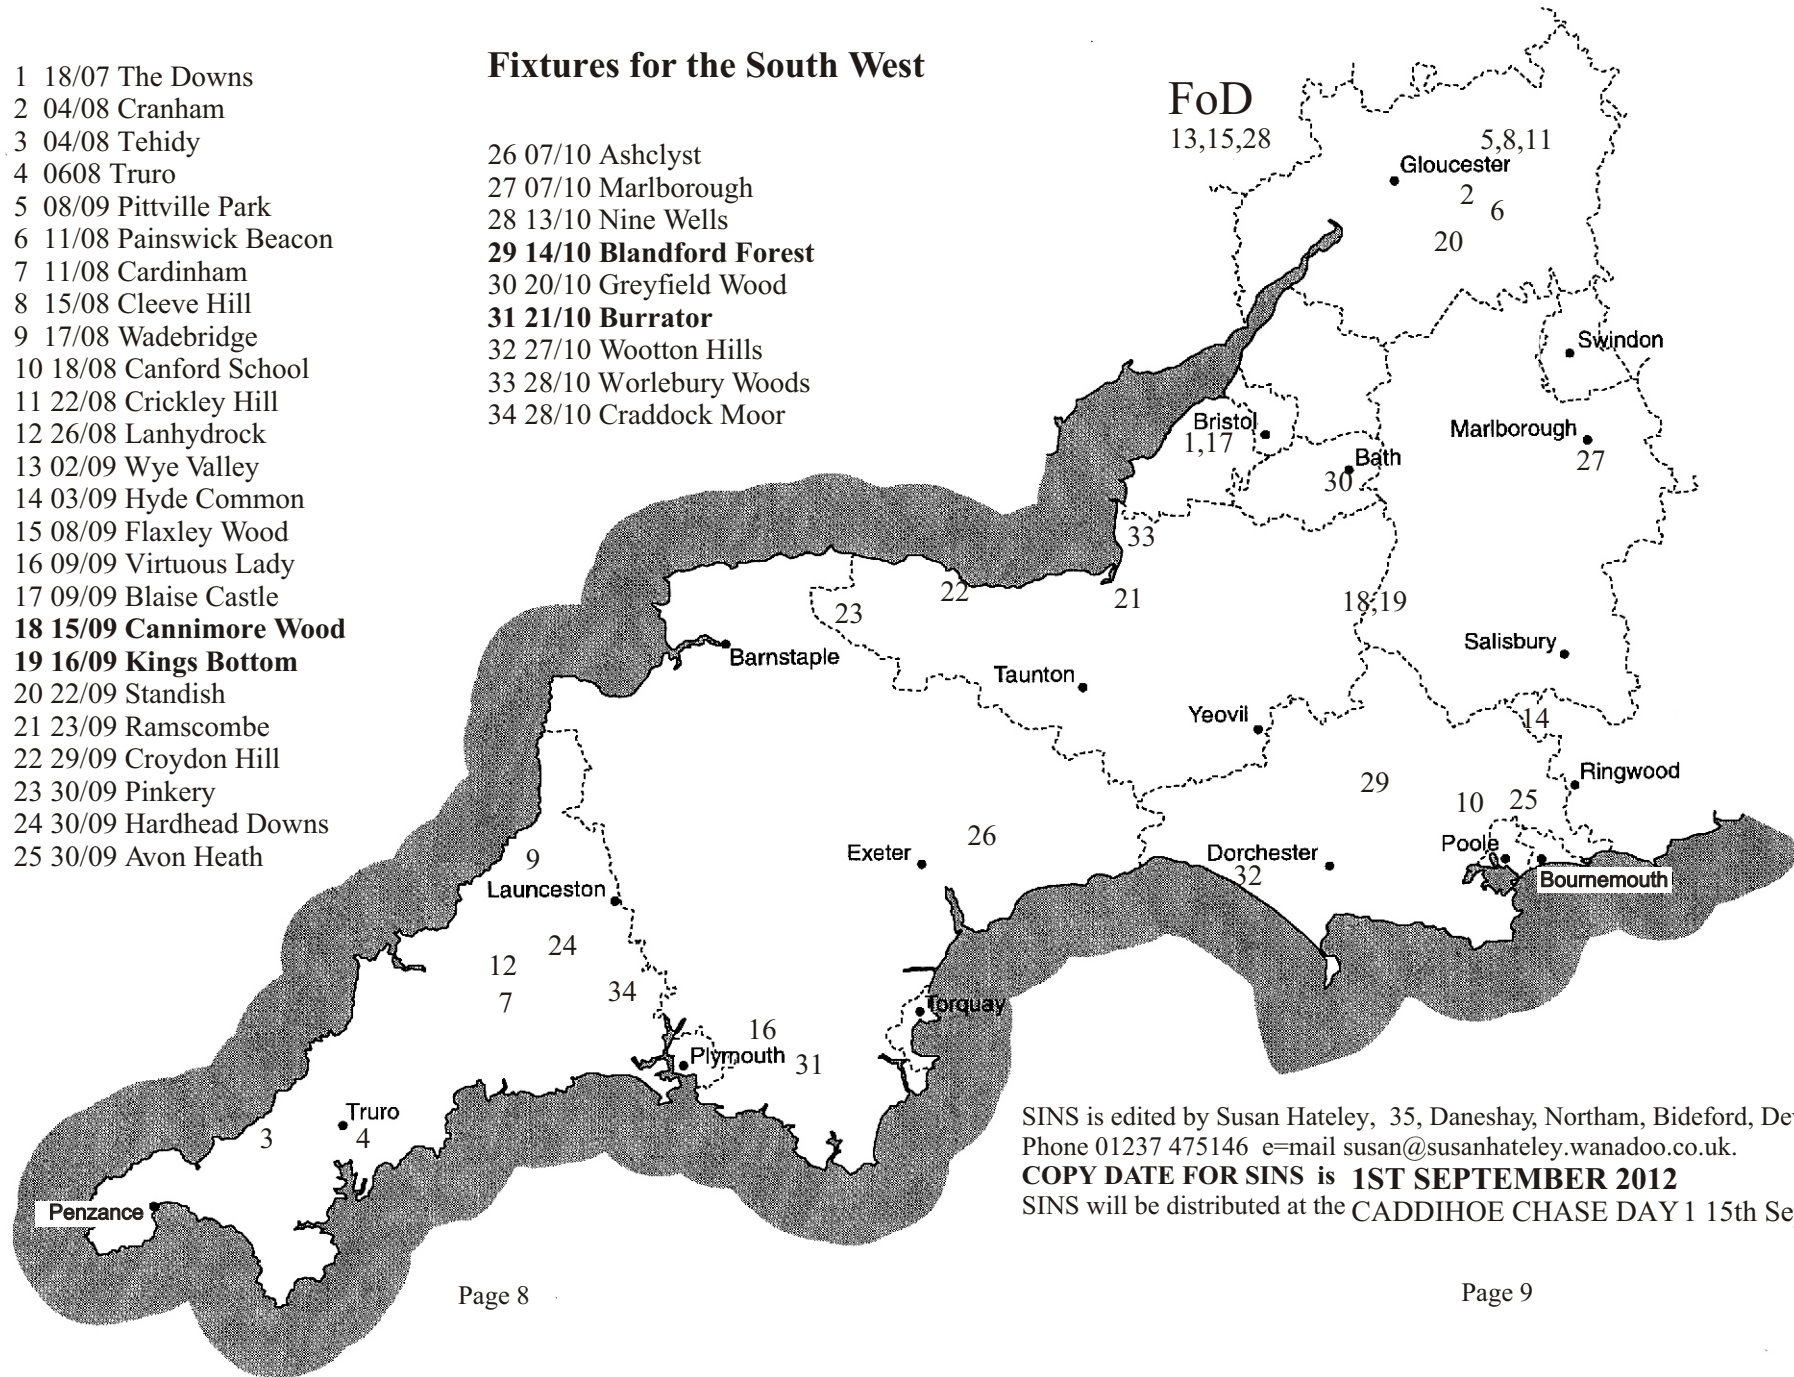

- 1 18/07 The Downs
- 2 04/08 Cranham
- 3 04/08 Tehidy
- 4 0608 Truro
- 5 08/09 Pittville Park
- 6 11/08 Painswick Beacon
- 7 11/08 Cardinham
- 8 15/08 Cleeve Hill
- 9 17/08 Wadebridge
- 10 18/08 Canford School
- 11 22/08 Crickley Hill
- 12 26/08 Lanhydrock
- 13 02/09 Wye Valley
- 14 03/09 Hyde Common
- 15 08/09 Flaxley Wood
- 16 09/09 Virtuous Lady
- 17 09/09 Blaise Castle
- 18 15/09 Cannimore Wood**
- 19 16/09 Kings Bottom**
- 20 22/09 Standish
- 21 23/09 Ramscombe
- 22 29/09 Croydon Hill
- 23 30/09 Pinkery
- 24 30/09 Hardhead Downs
- 25 30/09 Avon Heath

## Fixtures for the South West

- 26 07/10 Ashclyst
- 27 07/10 Marlborough
- 28 13/10 Nine Wells
- 29 14/10 Blandford Forest**
- 30 20/10 Greyfield Wood
- 31 21/10 Burrator**
- 32 27/10 Wootton Hills
- 33 28/10 Worlebury Woods
- 34 28/10 Craddock Moor