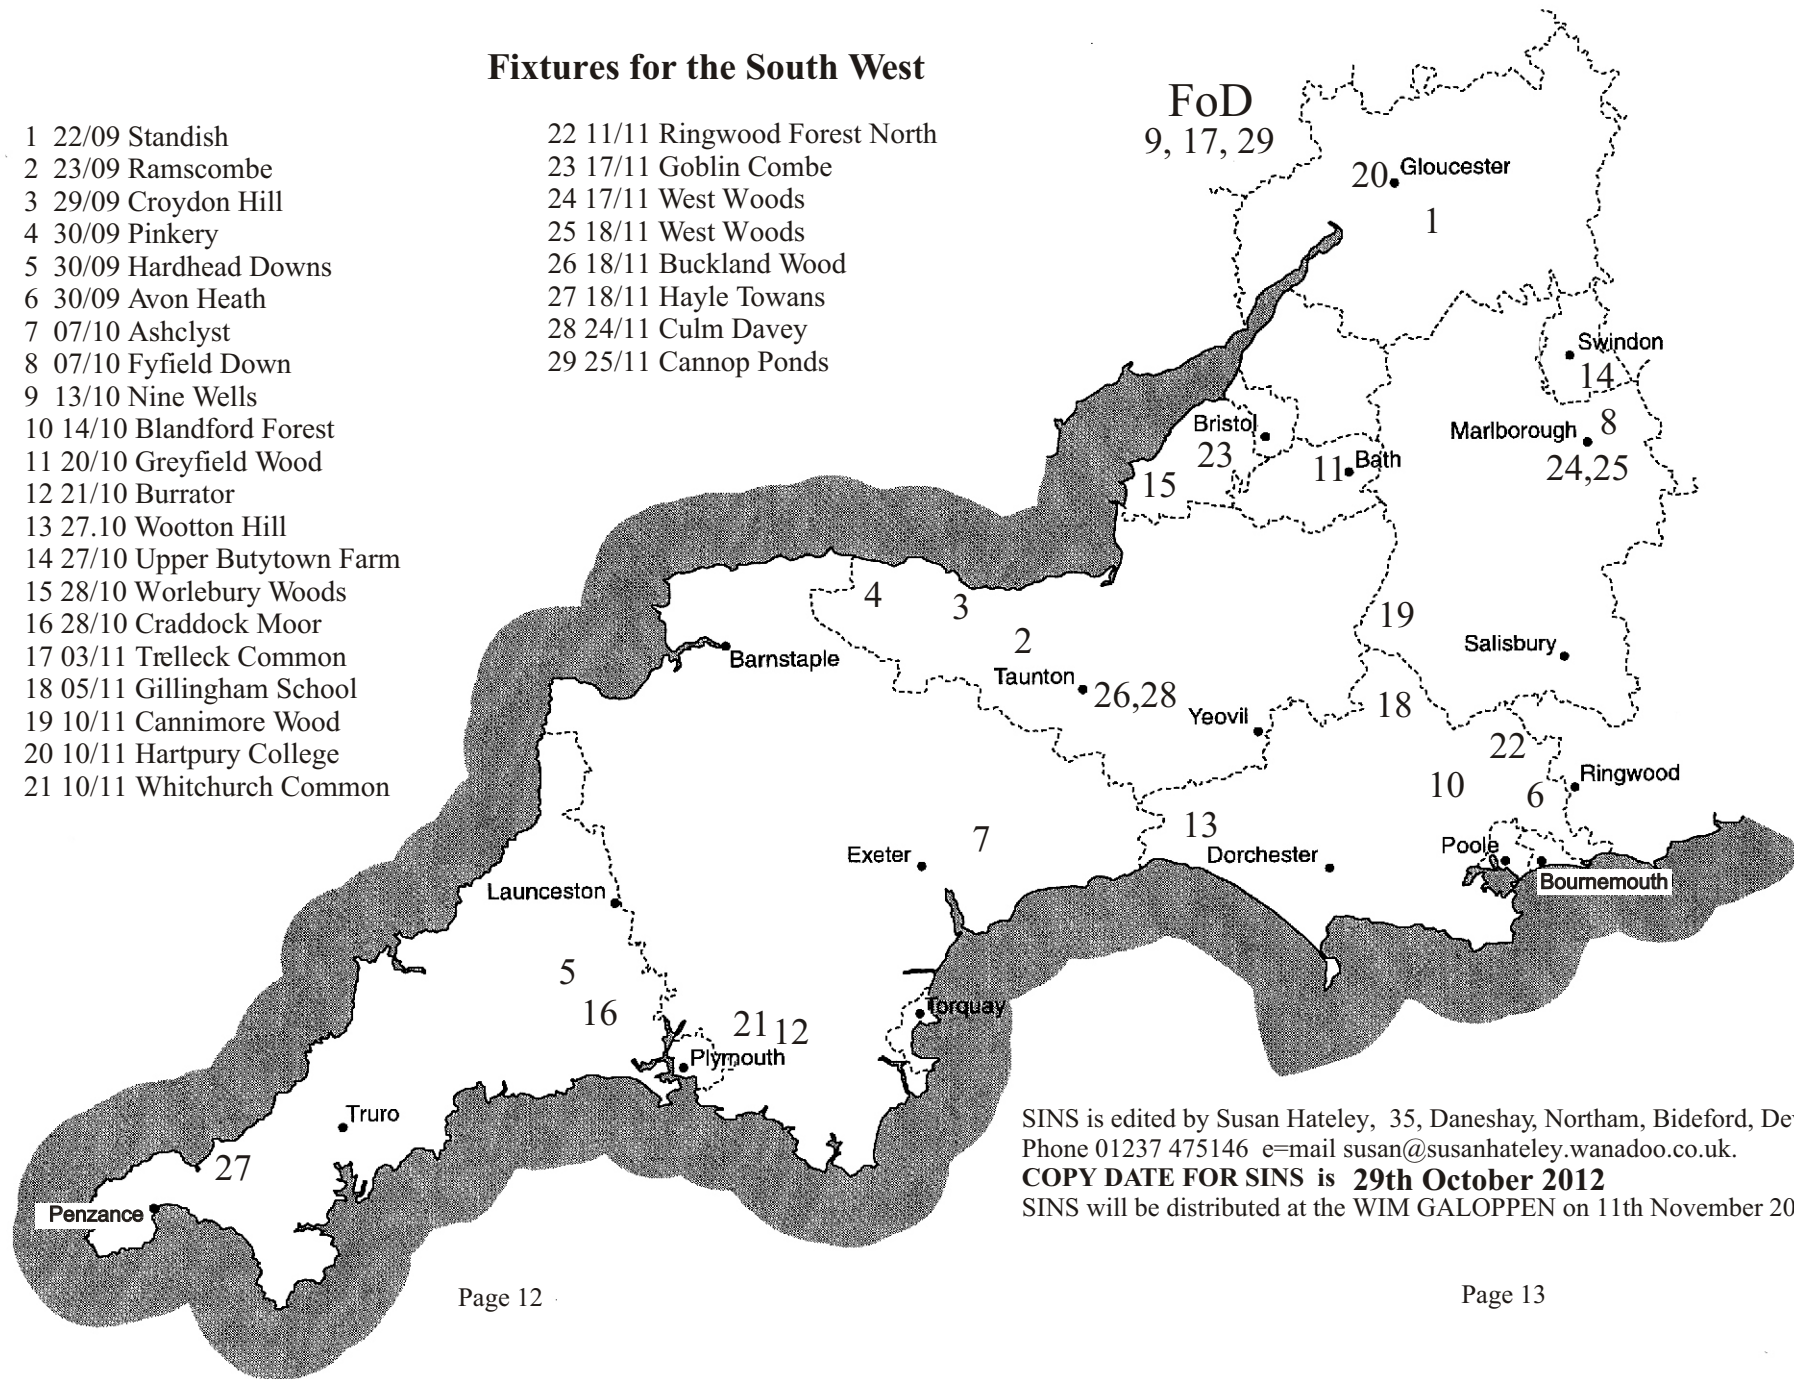

Fixtures for the South West

- 1 22/09 Standish
- 2 23/09 Ramscombe
- 3 29/09 Croydon Hill
- 4 30/09 Pinkery
- 5 30/09 Hardhead Downs
- 6 30/09 Avon Heath
- 7 07/10 Ashclyst
- 8 07/10 Fyfield Down
- 9 13/10 Nine Wells
- 10 14/10 Blandford Forest
- 11 20/10 Greyfield Wood
- 12 21/10 Burrator
- 13 27.10 Wootton Hill
- 14 27/10 Upper Butytown Farm
- 15 28/10 Worlebury Woods
- 16 28/10 Craddock Moor
- 17 03/11 Trelleck Common
- 18 05/11 Gillingham School
- 19 10/11 Cannimore Wood
- 20 10/11 Hartpury College
- 21 10/11 Whitchurch Common

- 22 11/11 Ringwood Forest North
- 23 17/11 Goblin Combe
- 24 17/11 West Woods
- 25 18/11 West Woods
- 26 18/11 Buckland Wood
- 27 18/11 Hayle Towans
- 28 24/11 Culm Davey
- 29 25/11 Cannop Ponds

SINS is edited by Susan Hateley, 35, Daneshay, Northam, Bideford, Devon Ex39 1DG.
 Phone 01237 475146 e-mail susan@susanhateley.wanadoo.co.uk.