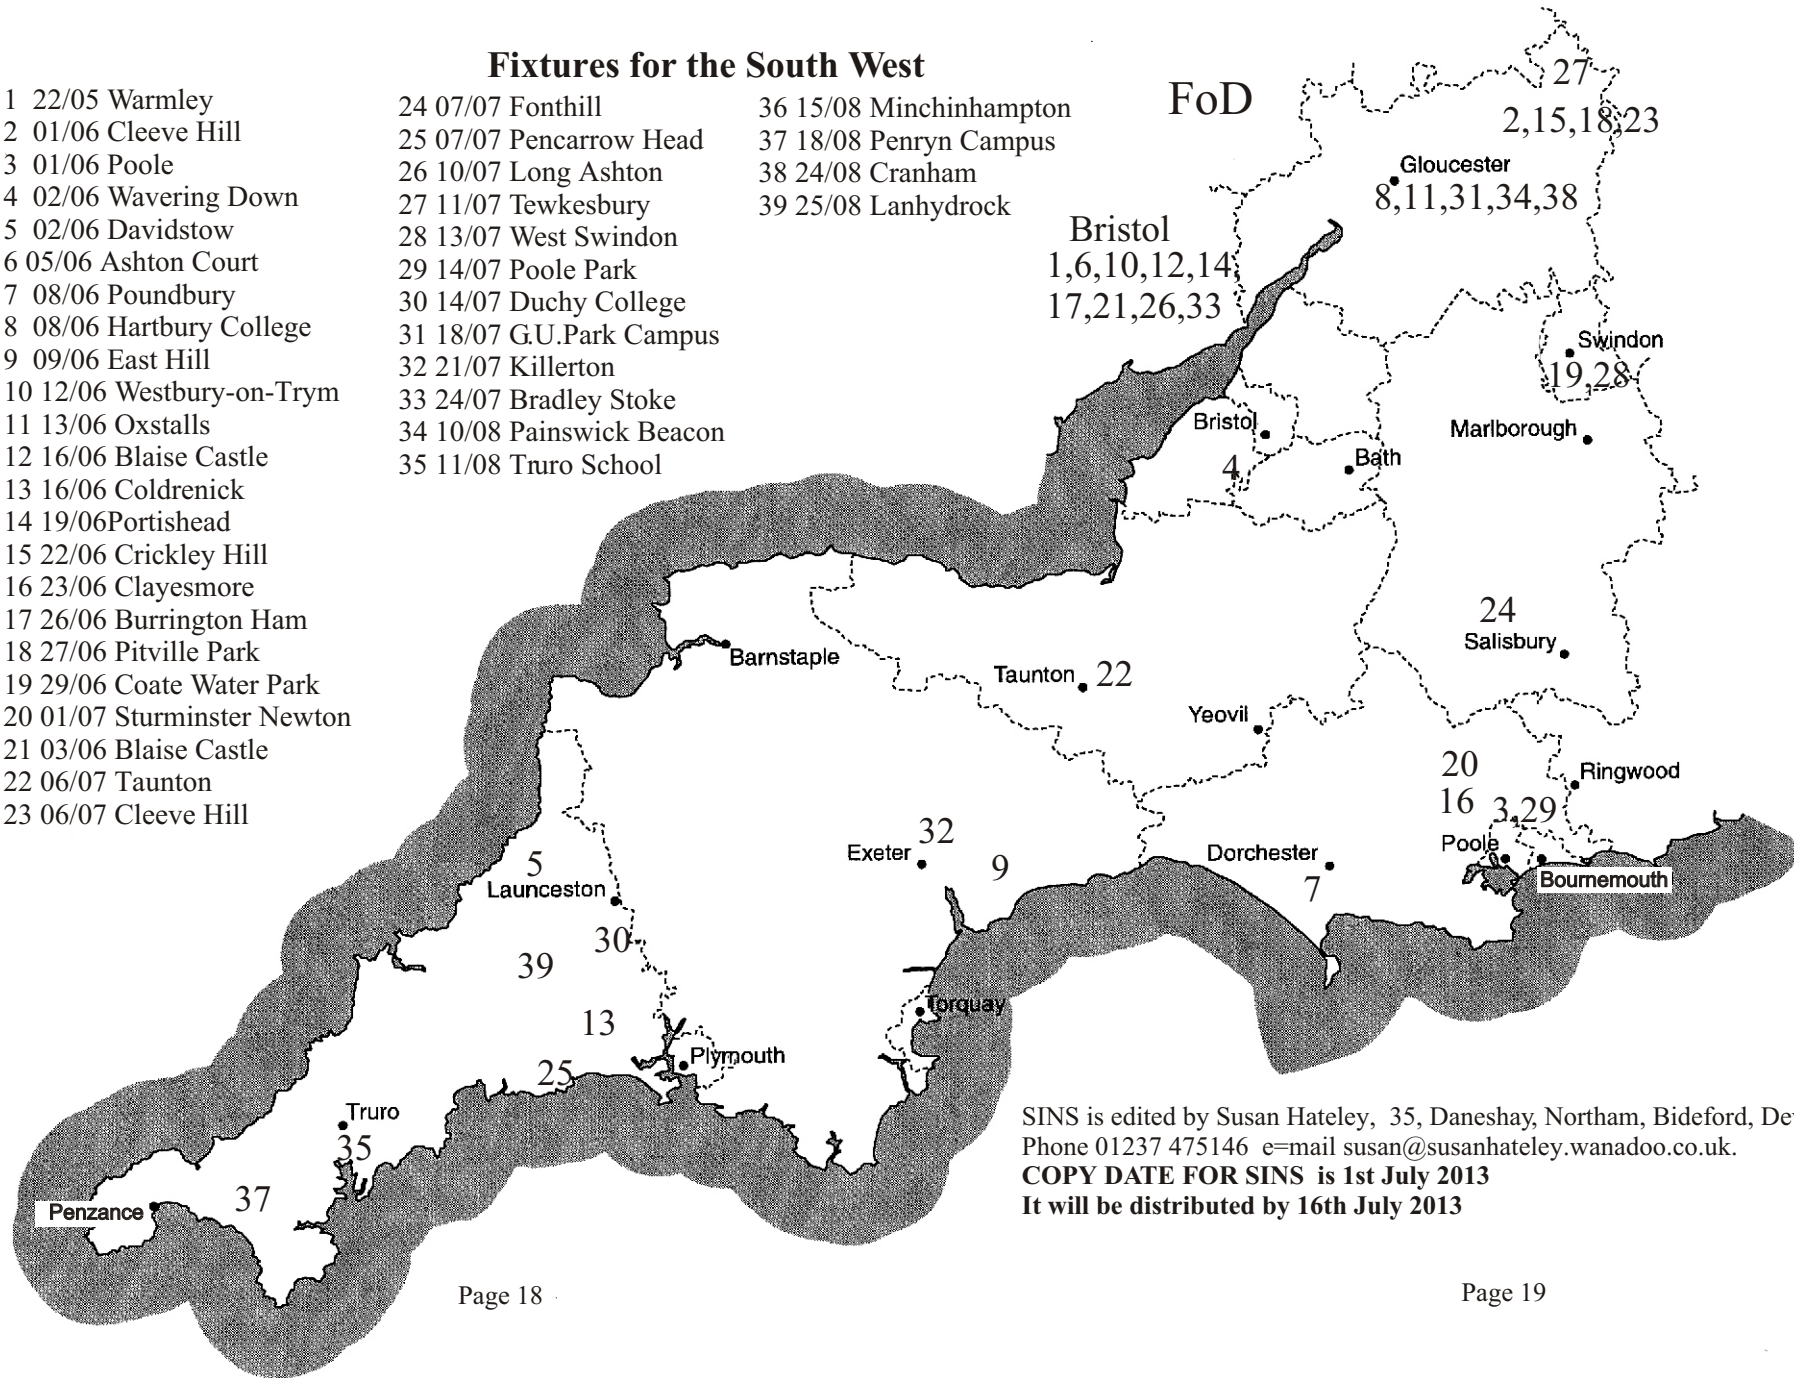

Fixtures for the South West

- 1 22/05 Warmley
- 2 01/06 Cleeve Hill
- 3 01/06 Poole
- 4 02/06 Wavering Down
- 5 02/06 Davidstow
- 6 05/06 Ashton Court
- 7 08/06 Poundbury
- 8 08/06 Hartbury College
- 9 09/06 East Hill
- 10 12/06 Westbury-on-Trym
- 11 13/06 Oxstalls
- 12 16/06 Blaise Castle
- 13 16/06 Coldrenick
- 14 19/06 Portishead
- 15 22/06 Crickley Hill
- 16 23/06 Clayesmore
- 17 26/06 Burrington Ham
- 18 27/06 Pitville Park
- 19 29/06 Coate Water Park
- 20 01/07 Sturminster Newton
- 21 03/06 Blaise Castle
- 22 06/07 Taunton
- 23 06/07 Cleeve Hill

- 24 07/07 Fonthill
- 25 07/07 Pencarrow Head
- 26 10/07 Long Ashton
- 27 11/07 Tewkesbury
- 28 13/07 West Swindon
- 29 14/07 Poole Park
- 30 14/07 Duchy College
- 31 18/07 G.U.Park Campus
- 32 21/07 Killerton
- 33 24/07 Bradley Stoke
- 34 10/08 Painswick Beacon
- 35 11/08 Truro School
- 36 15/08 Minchinhampton
- 37 18/08 Penryn Campus
- 38 24/08 Cranham
- 39 25/08 Lanhydrock