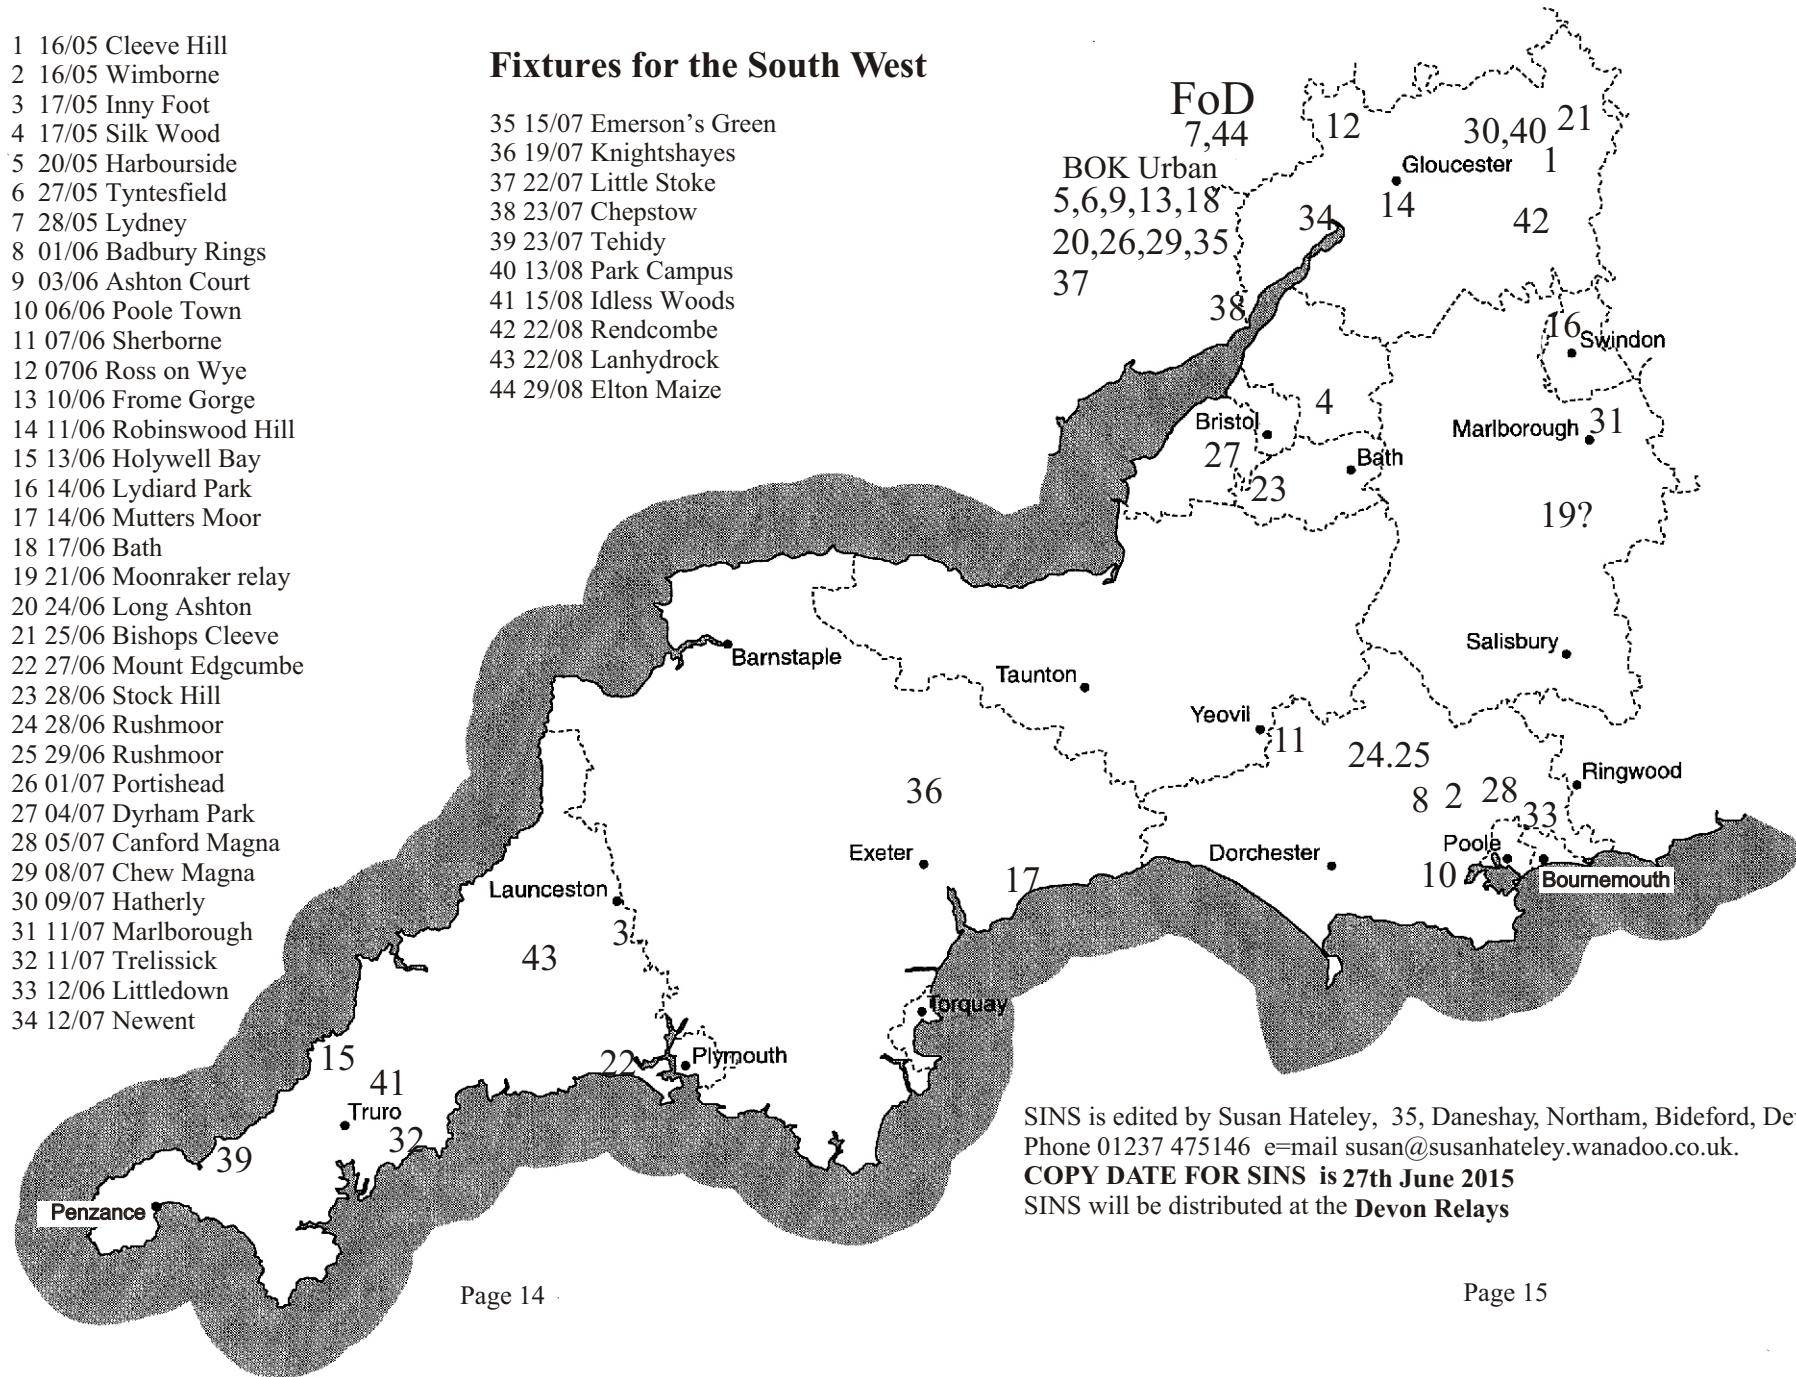

- 1 16/05 Cleeve Hill
- 2 16/05 Wimborne
- 3 17/05 Inny Foot
- 4 17/05 Silk Wood
- 5 20/05 Harbourside
- 6 27/05 Tyntesfield
- 7 28/05 Lydney
- 8 01/06 Badbury Rings
- 9 03/06 Ashton Court
- 10 06/06 Poole Town
- 11 07/06 Sherborne
- 12 07/06 Ross on Wye
- 13 10/06 Frome Gorge
- 14 11/06 Robinswood Hill
- 15 13/06 Holywell Bay
- 16 14/06 Lydiard Park
- 17 14/06 Mutters Moor
- 18 17/06 Bath
- 19 21/06 Moonraker relay
- 20 24/06 Long Ashton
- 21 25/06 Bishops Cleeve
- 22 27/06 Mount Edgcumbe
- 23 28/06 Stock Hill
- 24 28/06 Rushmoor
- 25 29/06 Rushmoor
- 26 01/07 Portishead
- 27 04/07 Dyrham Park
- 28 05/07 Canford Magna
- 29 08/07 Chew Magna
- 30 09/07 Hatherly
- 31 11/07 Marlborough
- 32 11/07 Trelissick
- 33 12/06 Littledown
- 34 12/07 Newent

Fixtures for the South West

- 35 15/07 Emerson's Green
- 36 19/07 Knightshayes
- 37 22/07 Little Stoke
- 38 23/07 Chepstow
- 39 23/07 Tehidy
- 40 13/08 Park Campus
- 41 15/08 Idless Woods
- 42 22/08 Rendcombe
- 43 22/08 Lanhydrock
- 44 29/08 Elton Maize