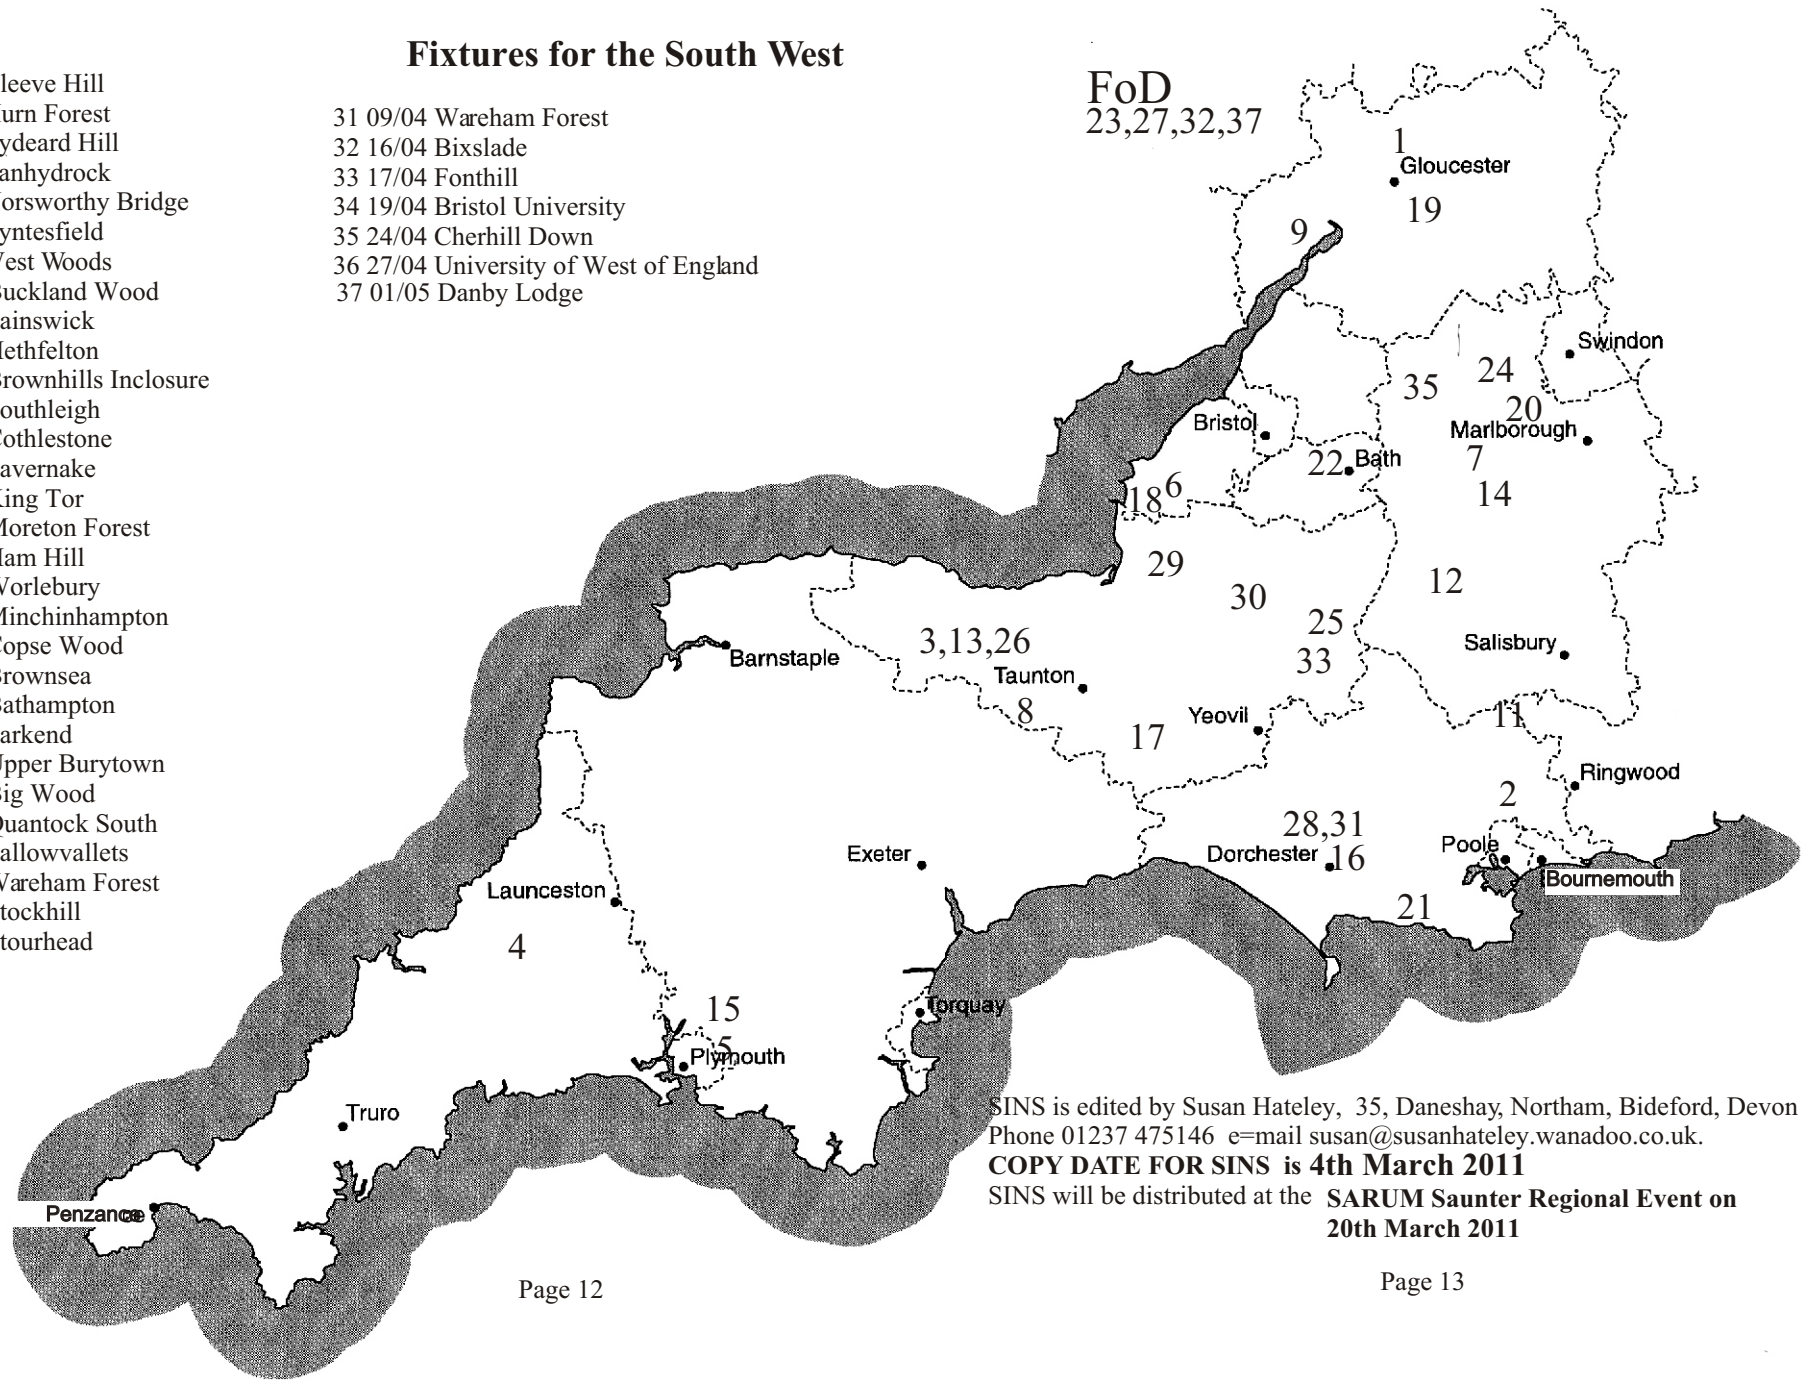

Fixtures for the South West

- 1 22/01 Cleeve Hill
- 2 22/01 Hurn Forest
- 3 22/01 Lydeard Hill
- 4 22/01 Lanhydrock
- 5 23/01 Norsworthy Bridge
- 6 23/01 Tyntesfield
- 7 29/01 West Woods
- 8 30/01 Buckland Wood
- 9 05/02 Painswick
- 10 05/02 Hethfelton
- 11 06/02 Brownhills Inclosure
- 12 12/02 Southleigh
- 13 12/02 Cothlestone
- 14 13/02 Savernake
- 15 19/02 King Tor
- 16 19/02 Moreton Forest
- 17 20/02 Ham Hill
- 18 26/02 Worlebury
- 19 05/03 Minchinhampton
- 20 05/03 Copse Wood
- 21 05/03 Brownsea
- 22 06/03 Bathampton
- 23 19/03 Parkend
- 24 19/03 Upper Burytown
- 25 20/03 Big Wood
- 26 20/03 Quantock South
- 27 26/03 Sallowvallets
- 28 27/03 Wareham Forest
- 29 02/04 Stockhill
- 30 03/04 Stourhead

- 31 09/04 Wareham Forest
- 32 16/04 Bixslade
- 33 17/04 Fonthill
- 34 19/04 Bristol University
- 35 24/04 Cherhill Down
- 36 27/04 University of West of England
- 37 01/05 Danby Lodge

FoD
23,27,32,37

SINS is edited by Susan Hateley, 35, Daneshay, Northam, Bideford, Devon Ex39 1DG.
Phone 01237 475146 e-mail susan@susanhateley.wanadoo.co.uk.

COPY DATE FOR SINS is 4th March 2011

SINS will be distributed at the **SARUM Saunter Regional Event on 20th March 2011**