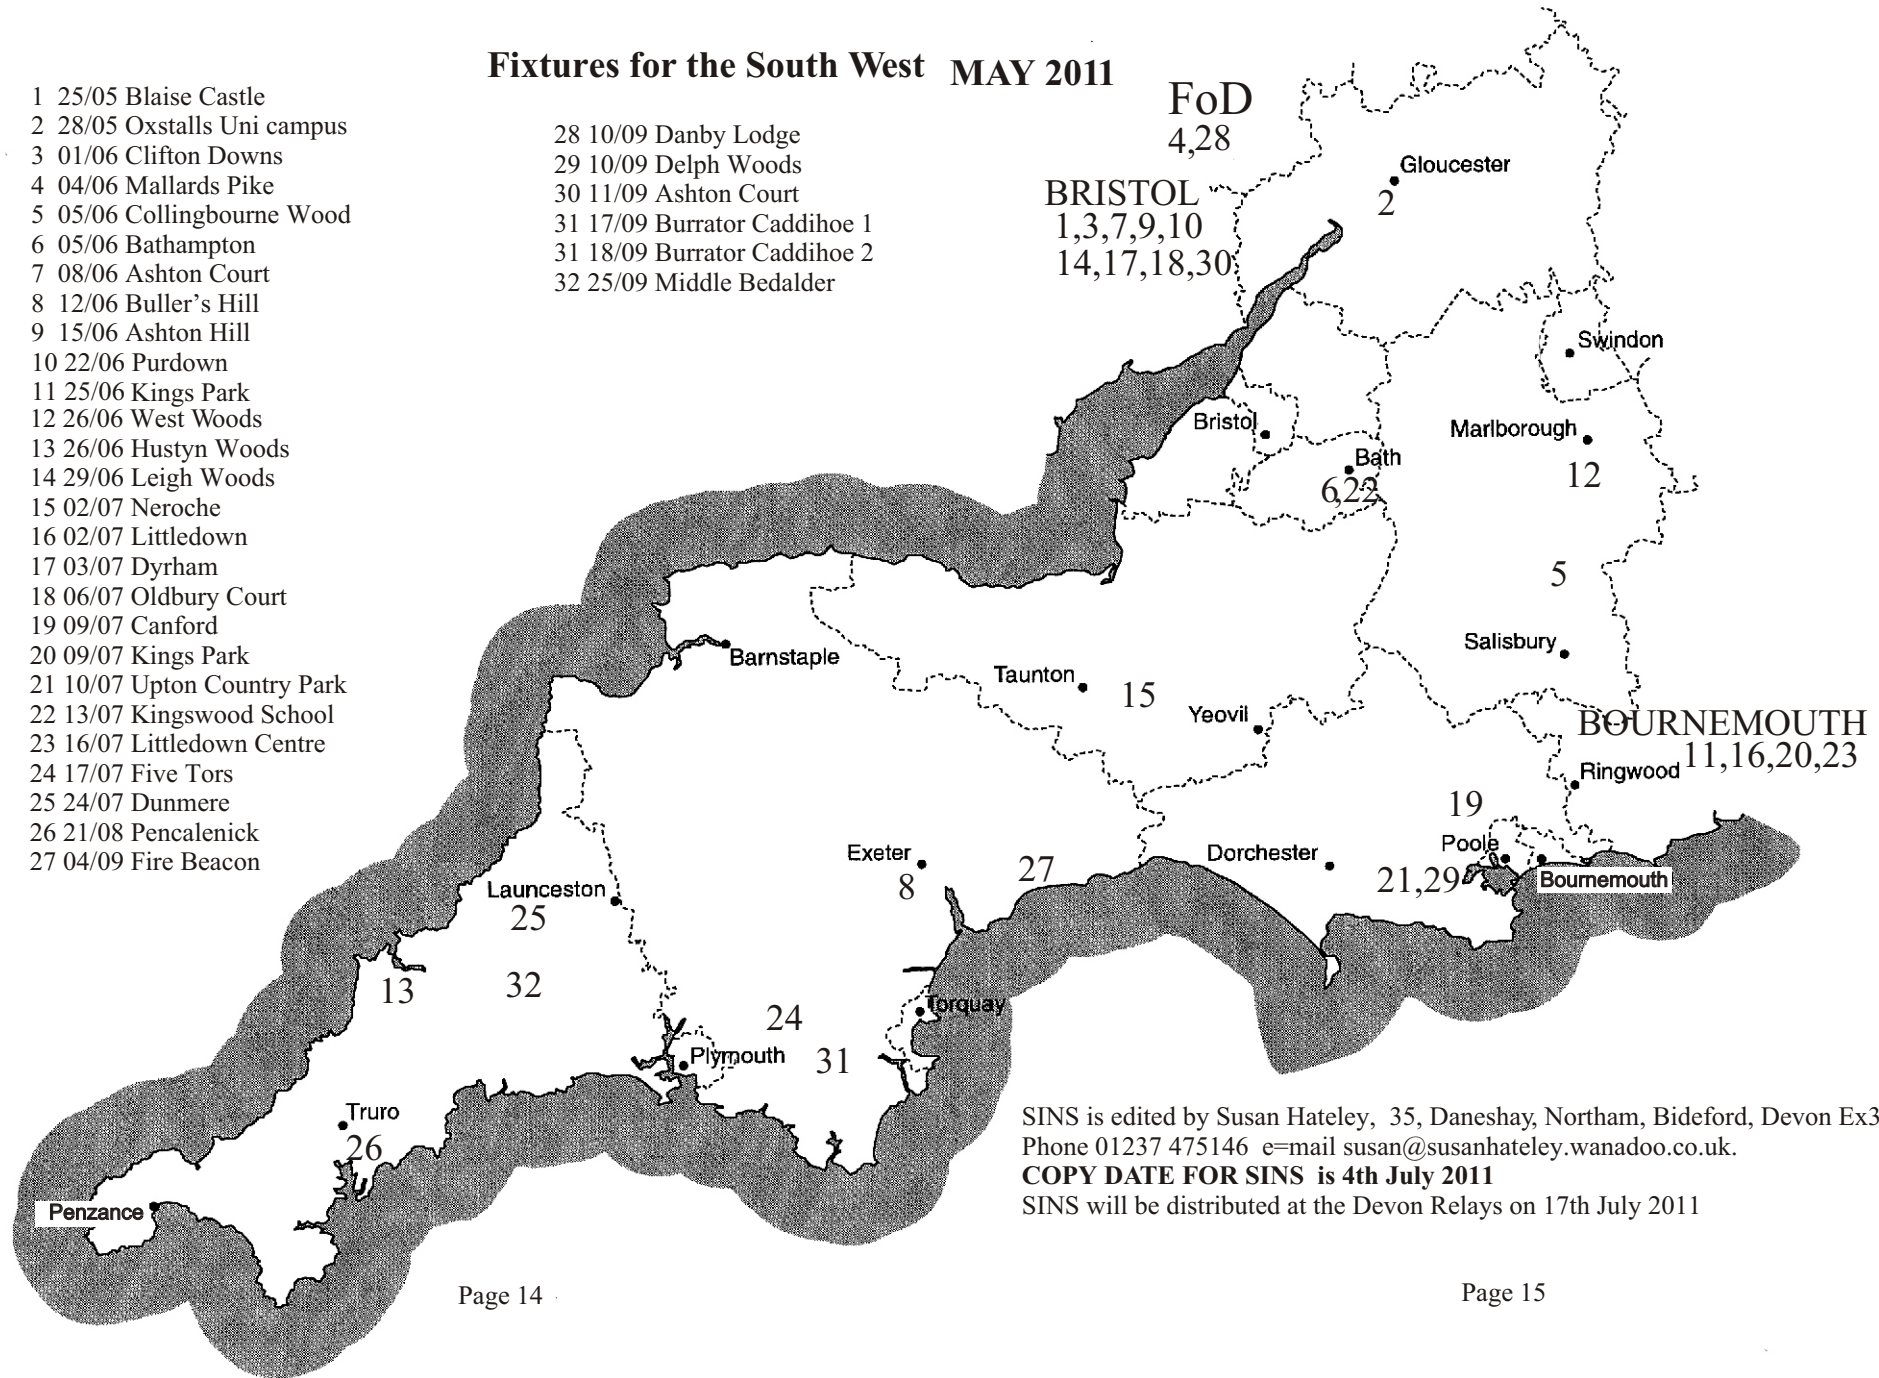

Fixtures for the South West MAY 2011

- 1 25/05 Blaise Castle
- 2 28/05 Oxstalls Uni campus
- 3 01/06 Clifton Downs
- 4 04/06 Mallards Pike
- 5 05/06 Collingbourne Wood
- 6 05/06 Bathampton
- 7 08/06 Ashton Court
- 8 12/06 Buller's Hill
- 9 15/06 Ashton Hill
- 10 22/06 Purdown
- 11 25/06 Kings Park
- 12 26/06 West Woods
- 13 26/06 Hustyn Woods
- 14 29/06 Leigh Woods
- 15 02/07 Neroche
- 16 02/07 Littledown
- 17 03/07 Dyrham
- 18 06/07 Oldbury Court
- 19 09/07 Canford
- 20 09/07 Kings Park
- 21 10/07 Upton Country Park
- 22 13/07 Kingswood School
- 23 16/07 Littledown Centre
- 24 17/07 Five Tors
- 25 24/07 Dunmere
- 26 21/08 Pencalenick
- 27 04/09 Fire Beacon

- 28 10/09 Danby Lodge
- 29 10/09 Delph Woods
- 30 11/09 Ashton Court
- 31 17/09 Burrator Caddihoe 1
- 31 18/09 Burrator Caddihoe 2
- 32 25/09 Middle Bedalder

FoD
4,28

BRISTOL
1,3,7,9,10
14,17,18,30

BOURNEMOUTH
11,16,20,23

SINS is edited by Susan Hateley, 35, Daneshay, Northam, Bideford, Devon Ex39 1DG.
Phone 01237 475146 e-mail susan@susanhateley.wanadoo.co.uk.
COPY DATE FOR SINS is 4th July 2011
SINS will be distributed at the Devon Relays on 17th July 2011