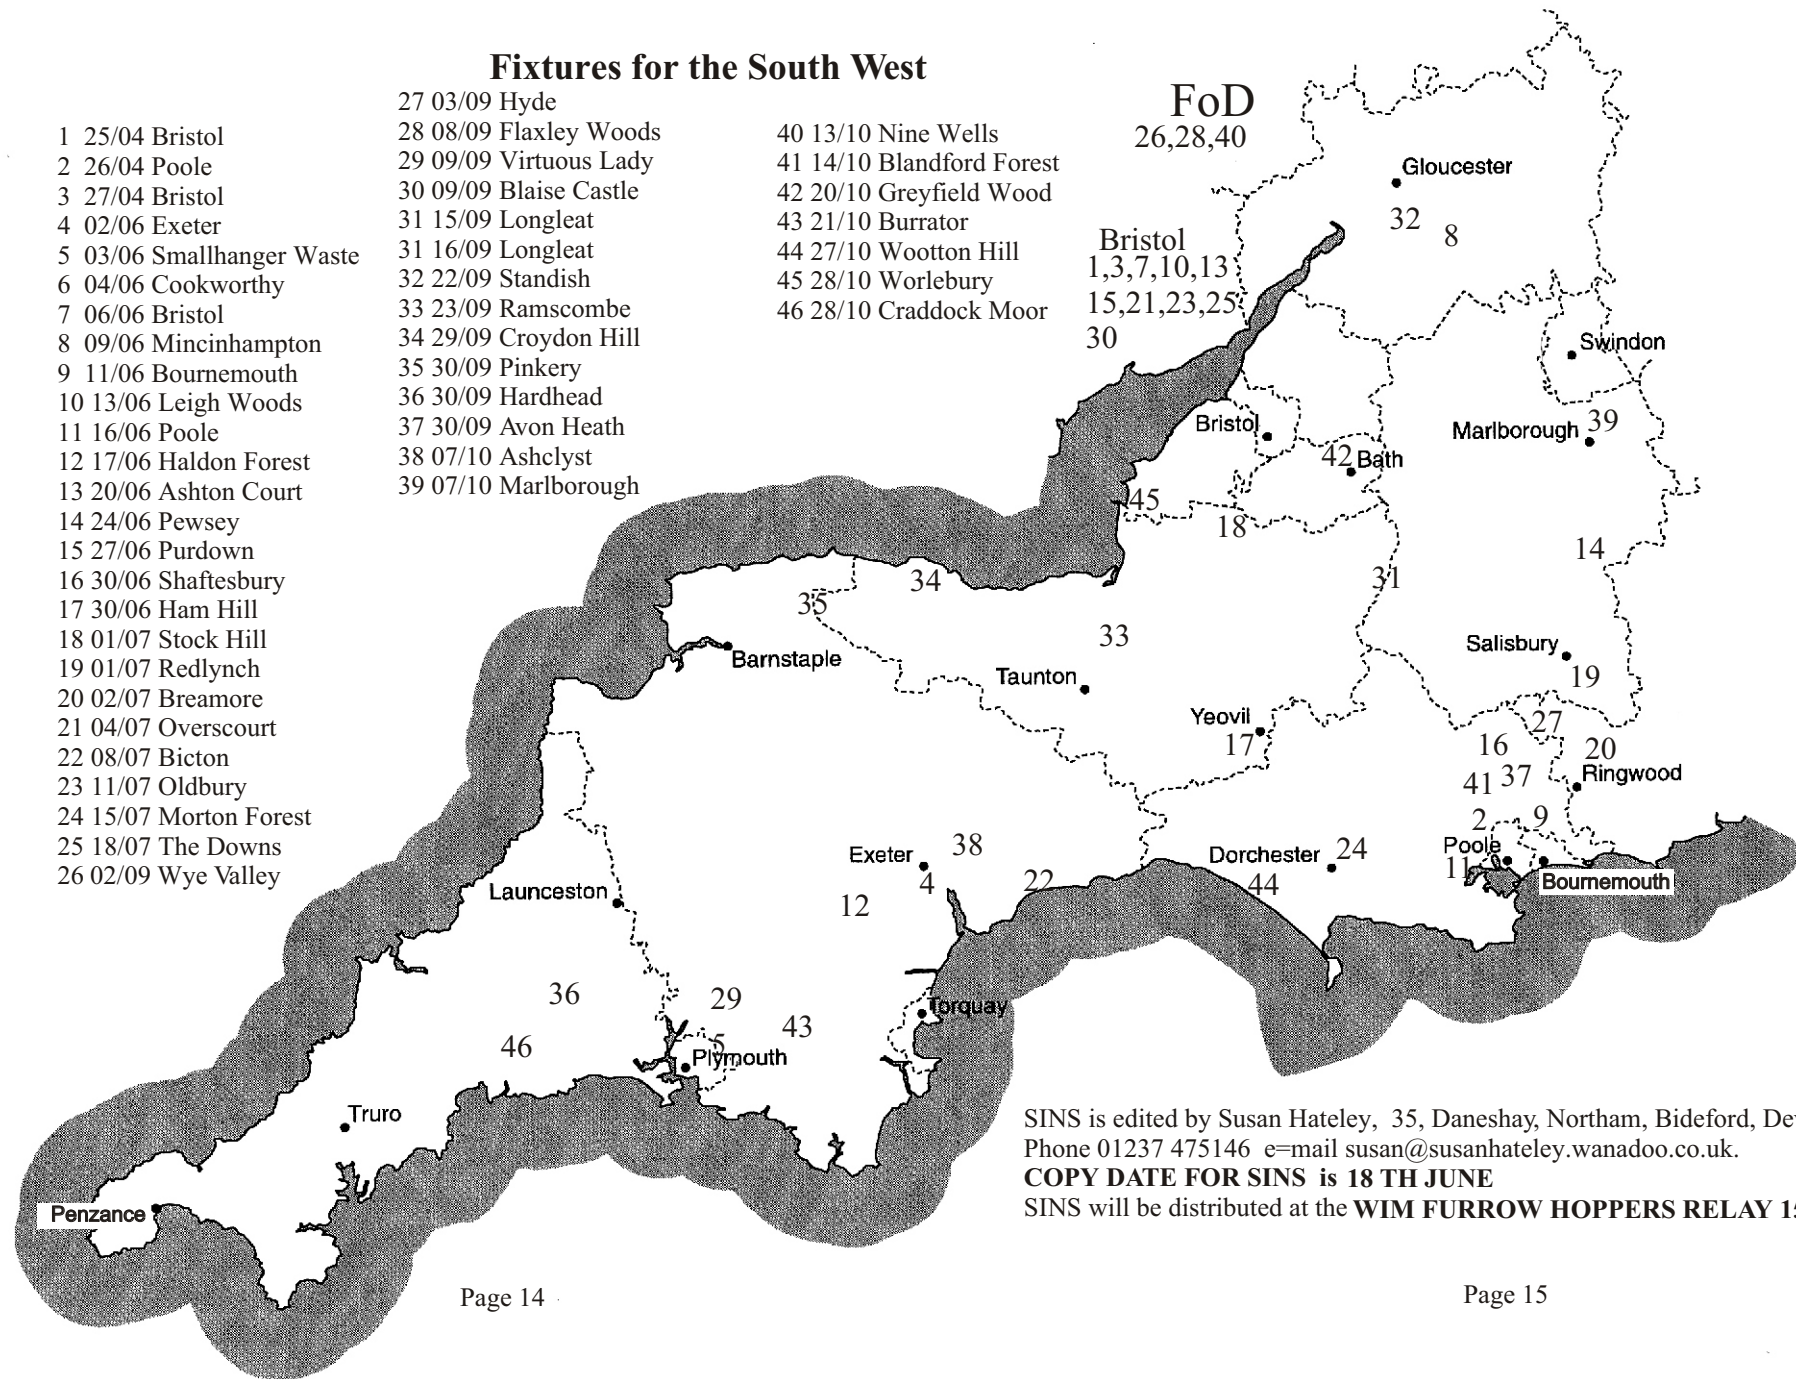

Fixtures for the South West

- 1 25/04 Bristol
- 2 26/04 Poole
- 3 27/04 Bristol
- 4 02/06 Exeter
- 5 03/06 Smallhanger Waste
- 6 04/06 Cookworthy
- 7 06/06 Bristol
- 8 09/06 Mincinhampton
- 9 11/06 Bournemouth
- 10 13/06 Leigh Woods
- 11 16/06 Poole
- 12 17/06 Haldon Forest
- 13 20/06 Ashton Court
- 14 24/06 Pewsey
- 15 27/06 Purdown
- 16 30/06 Shaftesbury
- 17 30/06 Ham Hill
- 18 01/07 Stock Hill
- 19 01/07 Redlynch
- 20 02/07 Breamore
- 21 04/07 Overscourt
- 22 08/07 Bicton
- 23 11/07 Oldbury
- 24 15/07 Morton Forest
- 25 18/07 The Downs
- 26 02/09 Wye Valley

- 27 03/09 Hyde
- 28 08/09 Flaxley Woods
- 29 09/09 Virtuous Lady
- 30 09/09 Blaise Castle
- 31 15/09 Longleat
- 31 16/09 Longleat
- 32 22/09 Standish
- 33 23/09 Ramscombe
- 34 29/09 Croydon Hill
- 35 30/09 Pinkery
- 36 30/09 Hardhead
- 37 30/09 Avon Heath
- 38 07/10 Ashclyst
- 39 07/10 Marlborough

- 40 13/10 Nine Wells
- 41 14/10 Blandford Forest
- 42 20/10 Greyfield Wood
- 43 21/10 Burrator
- 44 27/10 Wootton Hill
- 45 28/10 Worlebury
- 46 28/10 Craddock Moor

SINS is edited by Susan Hateley, 35, Daneshay, Northam, Bideford, Devon Ex39 1DG.
 Phone 01237 475146 e-mail susan@susanhateley.wanadoo.co.uk.

COPY DATE FOR SINS is 18 TH JUNE

SINS will be distributed at the **WIM FURROW HOPPERS RELAY 15TH JULY**