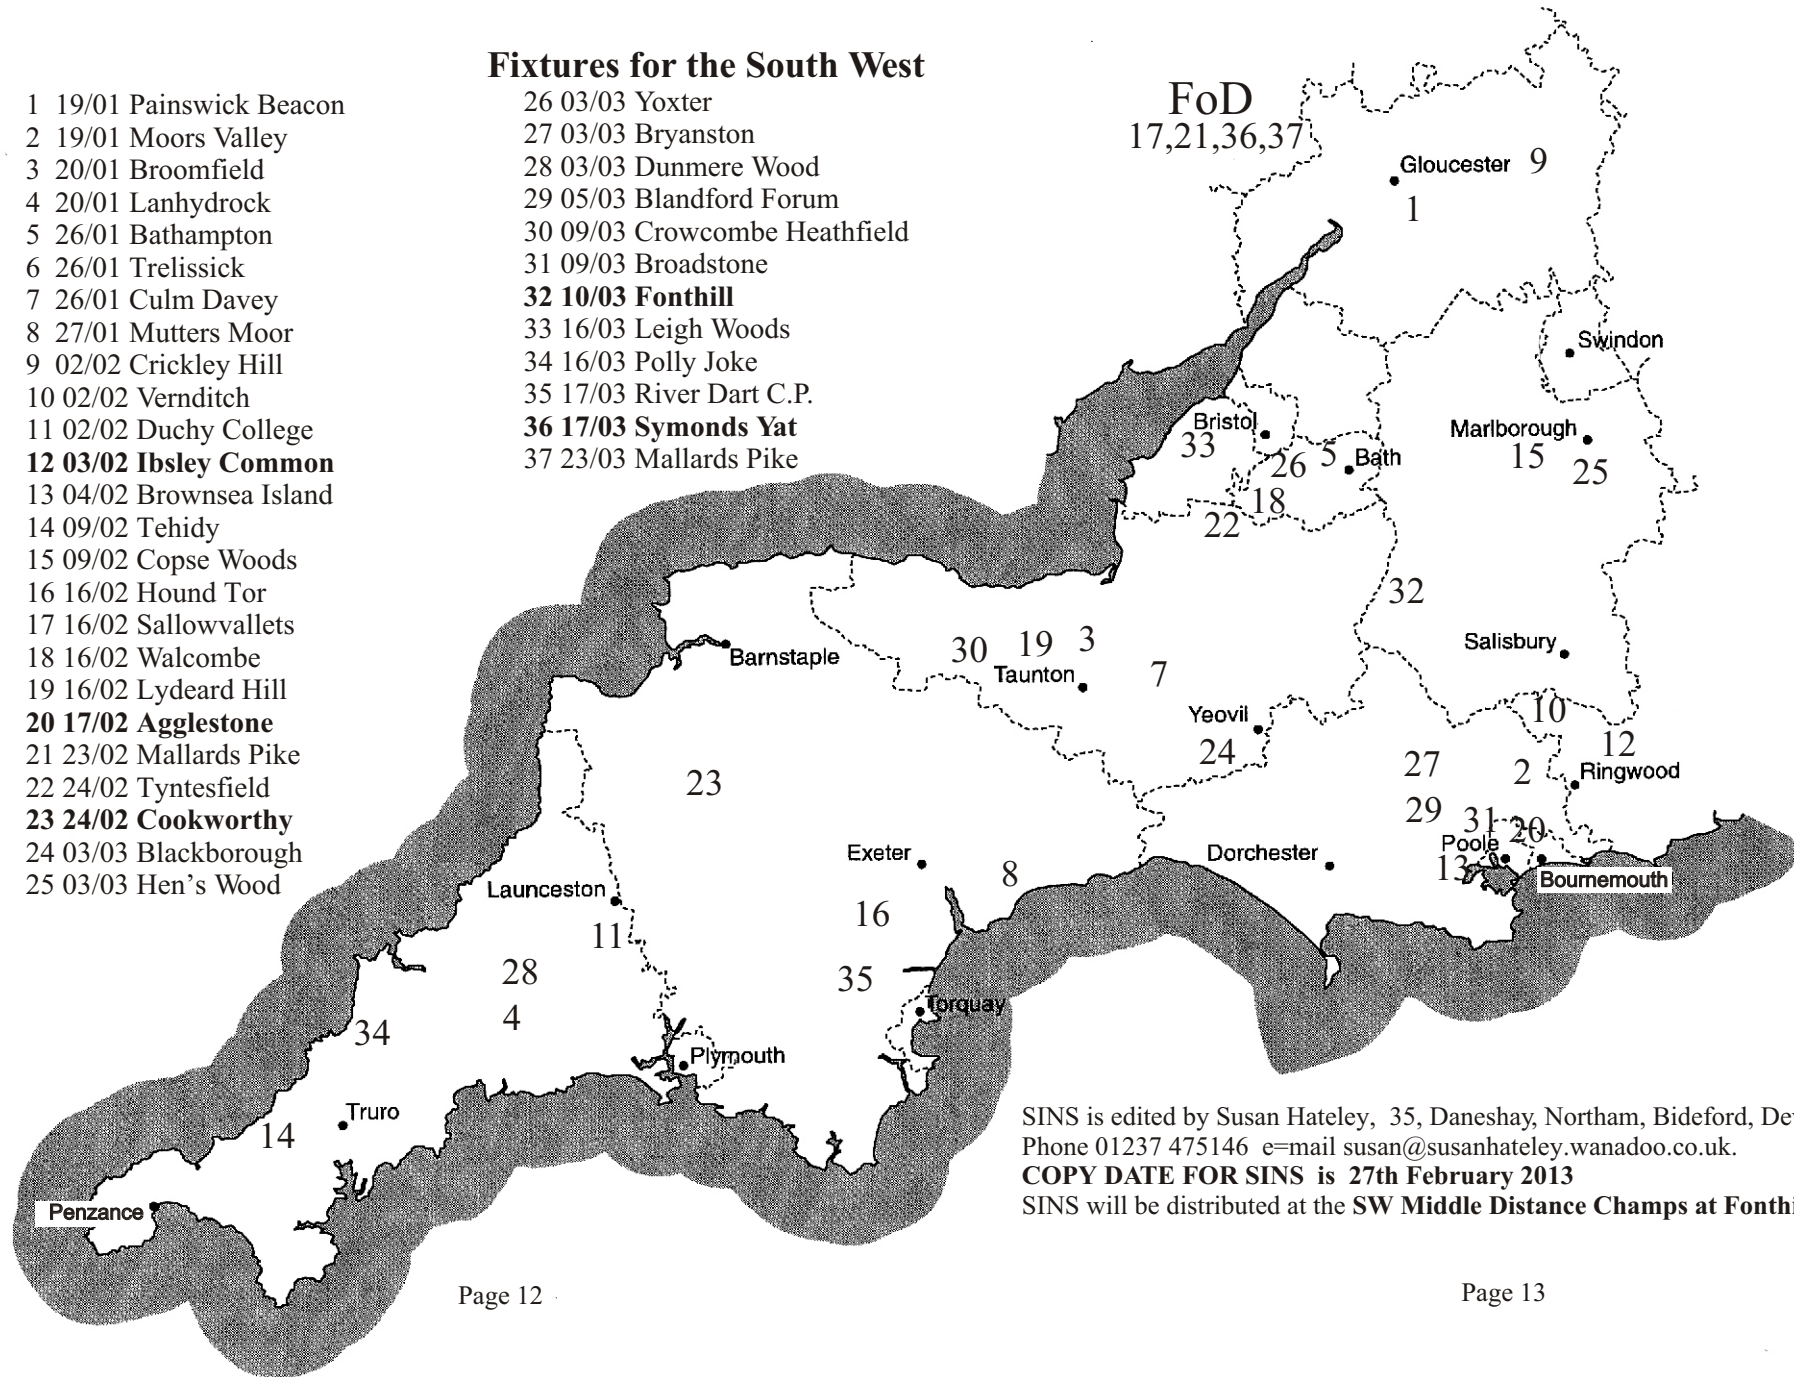

Fixtures for the South West

- 1 19/01 Painswick Beacon
- 2 19/01 Moors Valley
- 3 20/01 Broomfield
- 4 20/01 Lanhydrock
- 5 26/01 Bathampton
- 6 26/01 Trelissick
- 7 26/01 Culm Davey
- 8 27/01 Mutters Moor
- 9 02/02 Crickley Hill
- 10 02/02 Vernditch
- 11 02/02 Duchy College
- 12 03/02 Ibsley Common**
- 13 04/02 Brownsea Island
- 14 09/02 Tehidy
- 15 09/02 Copse Woods
- 16 16/02 Hound Tor
- 17 16/02 Sallowvallets
- 18 16/02 Walcombe
- 19 16/02 Lydeard Hill
- 20 17/02 Agglestone**
- 21 23/02 Mallards Pike
- 22 24/02 Tyntesfield
- 23 24/02 Cookworthy**
- 24 03/03 Blackborough
- 25 03/03 Hen's Wood

- 26 03/03 Yoxter
- 27 03/03 Bryanston
- 28 03/03 Dunmere Wood
- 29 05/03 Blandford Forum
- 30 09/03 Crowcombe Heathfield
- 31 09/03 Broadstone
- 32 10/03 Fonthill**
- 33 16/03 Leigh Woods
- 34 16/03 Polly Joke
- 35 17/03 River Dart C.P.
- 36 17/03 Symonds Yat**
- 37 23/03 Mallards Pike