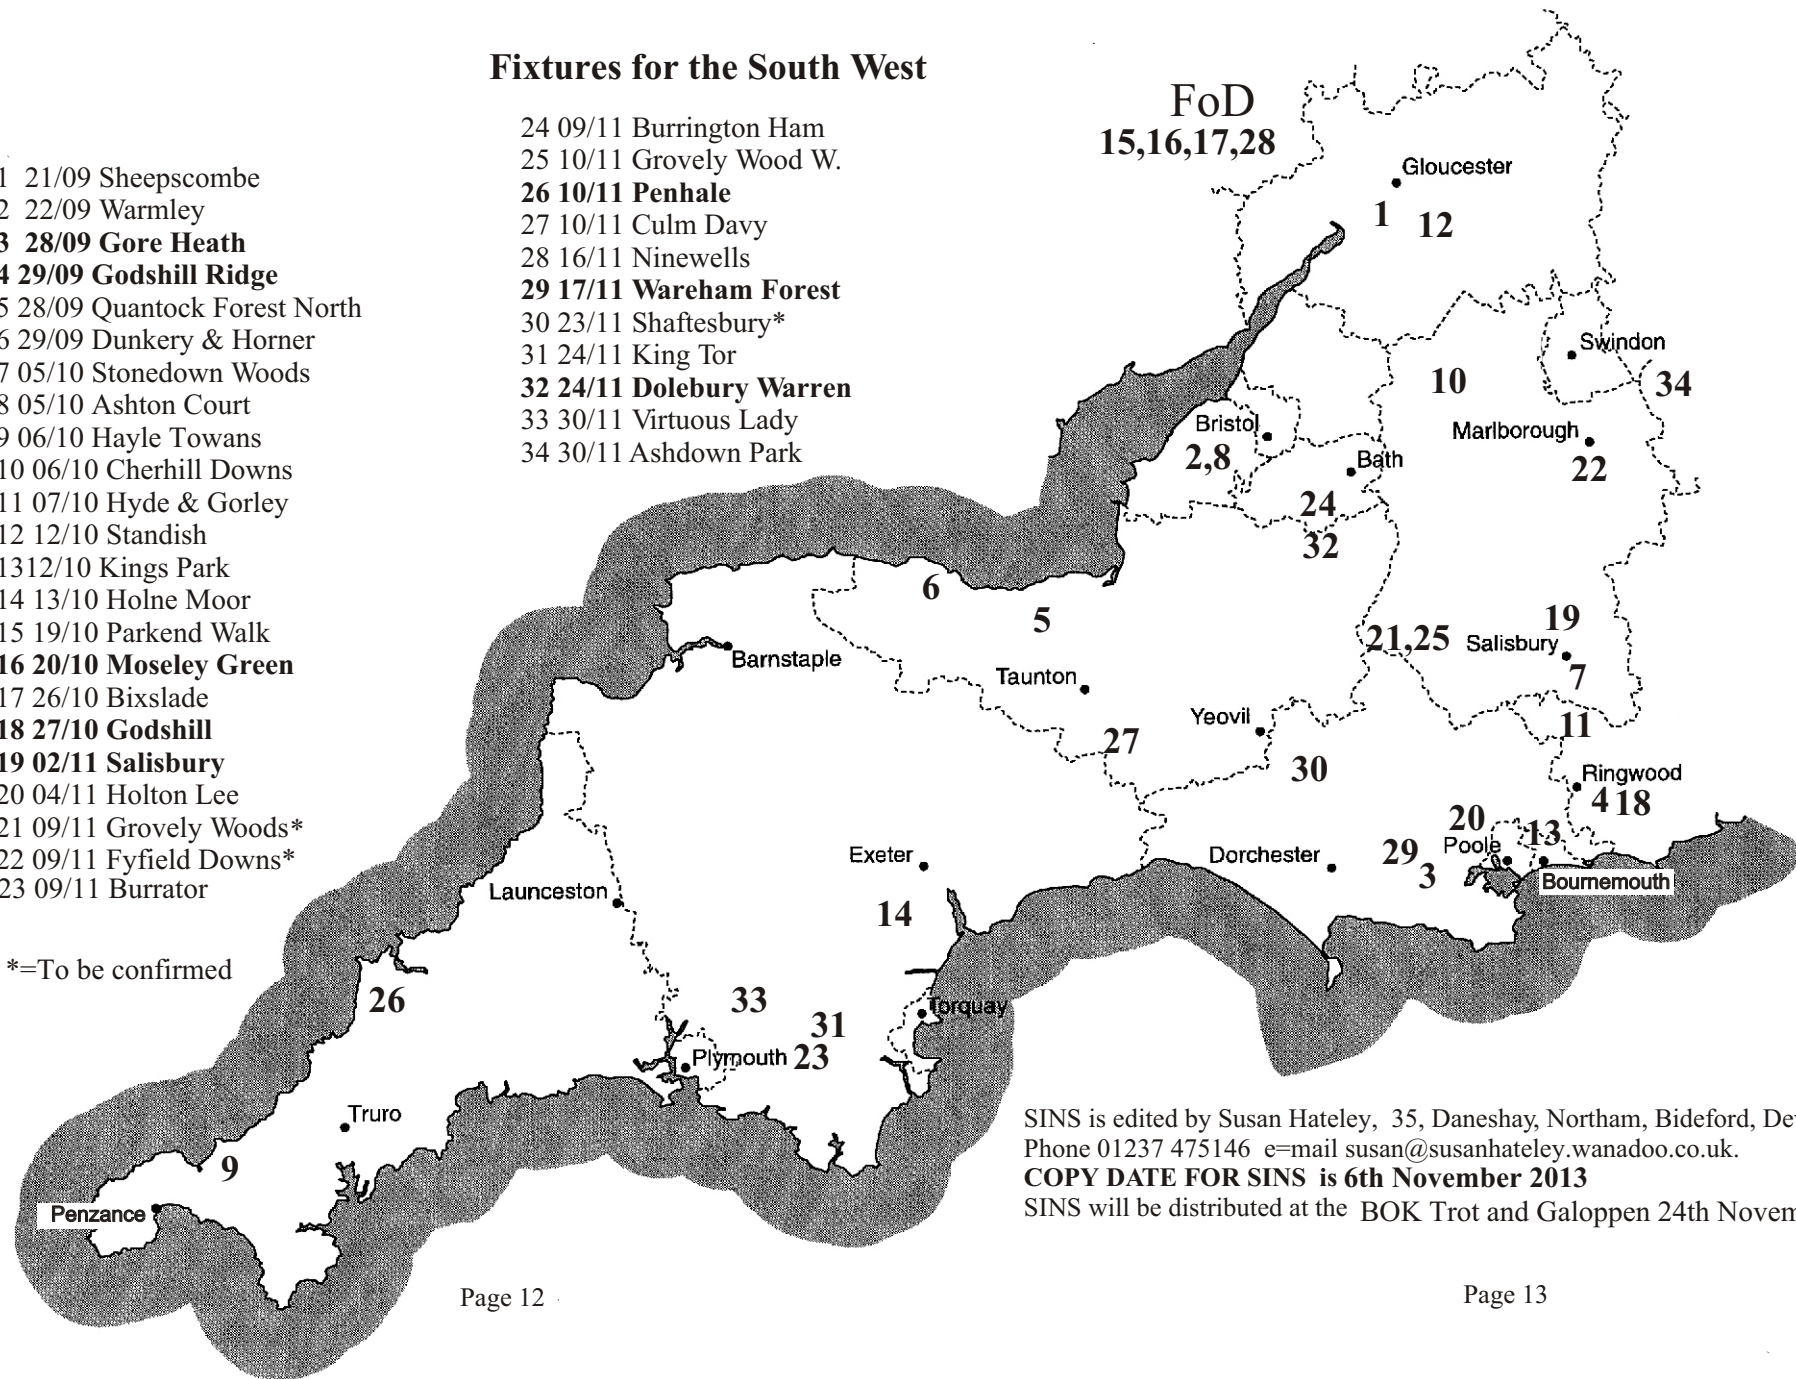

Fixtures for the South West

- 1 21/09 Sheepscombe
- 2 22/09 Warmley
- **3 28/09 Gore Heath**
- **4 29/09 Godshill Ridge**
- 5 28/09 Quantock Forest North
- 6 29/09 Dunkery & Horner
- 7 05/10 Stonedown Woods
- 8 05/10 Ashton Court
- 9 06/10 Hayle Towans
- 10 06/10 Cherhill Downs
- 11 07/10 Hyde & Gorley
- 12 12/10 Standish
- 13 12/10 Kings Park
- 14 13/10 Holne Moor
- 15 19/10 Parkend Walk
- **16 20/10 Moseley Green**
- 17 26/10 Bixslade
- **18 27/10 Godshill**
- **19 02/11 Salisbury**
- 20 04/11 Holton Lee
- 21 09/11 Grovely Woods*
- 22 09/11 Fyfield Downs*
- 23 09/11 Burrator

*=To be confirmed

- 24 09/11 Burrington Ham
- 25 10/11 Grovely Wood W.
- **26 10/11 Penhale**
- 27 10/11 Culm Davy
- 28 16/11 Ninewells
- **29 17/11 Wareham Forest**
- 30 23/11 Shaftesbury*
- 31 24/11 King Tor
- **32 24/11 Dolebury Warren**
- 33 30/11 Virtuous Lady
- 34 30/11 Ashdown Park

FoD
15,16,17,28

SINS is edited by Susan Hateley, 35, Daneshay, Northam, Bideford, Devon Ex39 1DG.
Phone 01237 475146 e-mail susan@susanhateley.wanadoo.co.uk.

COPY DATE FOR SINS is 6th November 2013

SINS will be distributed at the BOK Trot and Galoppen 24th November 2013