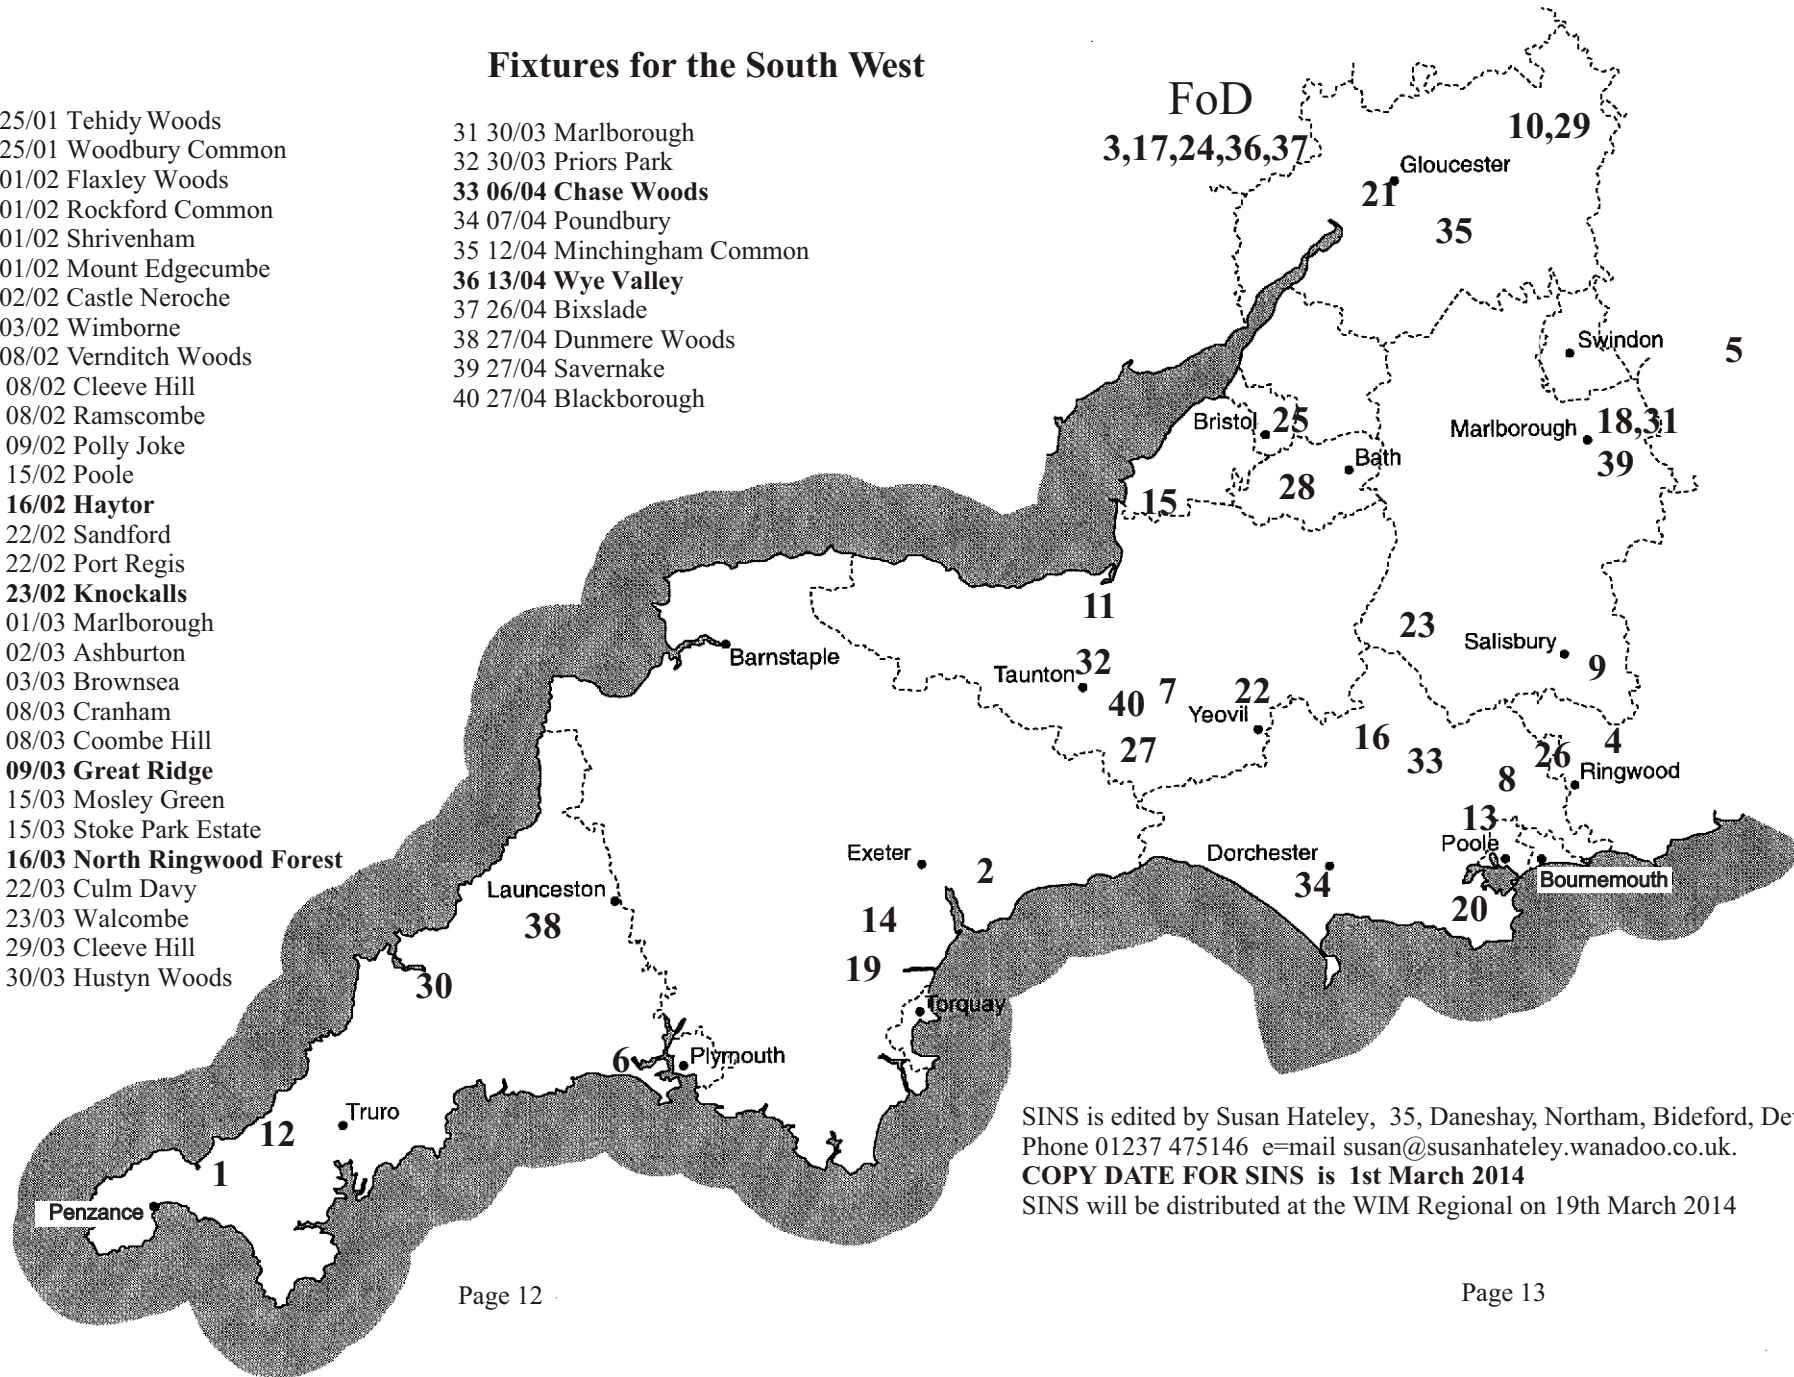

Fixtures for the South West

- 1 25/01 Tehidy Woods
- 2 25/01 Woodbury Common
- 3 01/02 Flaxley Woods
- 4 01/02 Rockford Common
- 5 01/02 Shrivvenham
- 6 01/02 Mount Edgecumbe
- 7 02/02 Castle Neroche
- 8 03/02 Wimborne
- 9 08/02 Vernditch Woods
- 10 08/02 Cleeve Hill
- 11 08/02 Ramscombe
- 12 09/02 Polly Joke
- 13 15/02 Poole
- 14 16/02 Haytor**
- 15 22/02 Sandford
- 16 22/02 Port Regis
- 17 23/02 Knockalls**
- 18 01/03 Marlborough
- 19 02/03 Ashburton
- 20 03/03 Brownsea
- 21 08/03 Cranham
- 22 08/03 Coombe Hill
- 23 09/03 Great Ridge**
- 24 15/03 Mosley Green
- 25 15/03 Stoke Park Estate
- 26 16/03 North Ringwood Forest**
- 27 22/03 Culm Davy
- 28 23/03 Walcombe
- 29 29/03 Cleeve Hill
- 30 30/03 Hustyn Woods

- 31 30/03 Marlborough
- 32 30/03 Priors Park
- 33 06/04 Chase Woods**
- 34 07/04 Poundbury
- 35 12/04 Minchingham Common
- 36 13/04 Wye Valley**
- 37 26/04 Bixslade
- 38 27/04 Dunmere Woods
- 39 27/04 Savernake
- 40 27/04 Blackborough