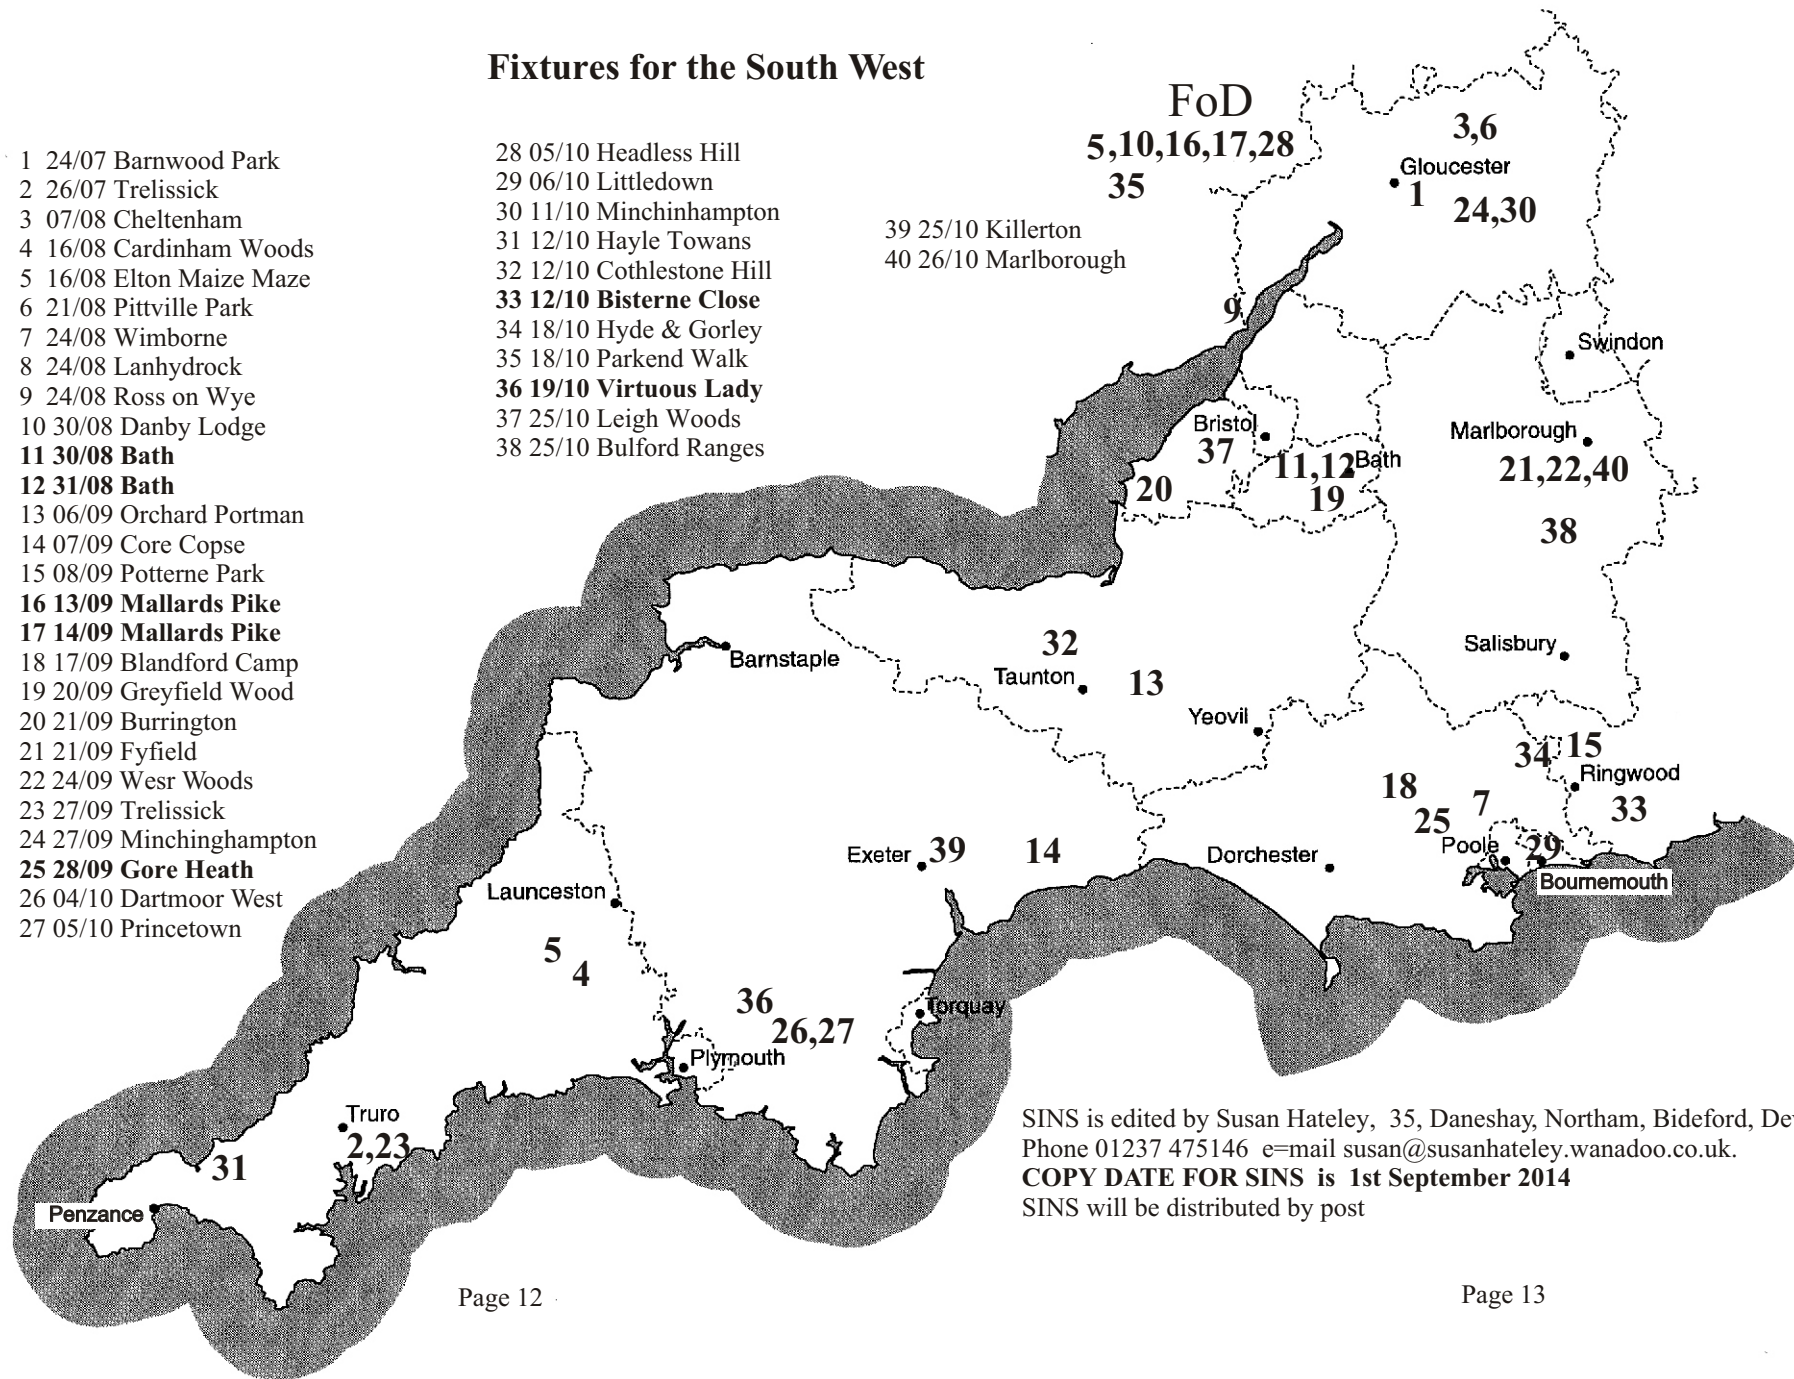

## Fixtures for the South West

- 1 24/07 Barnwood Park
- 2 26/07 Trelissick
- 3 07/08 Cheltenham
- 4 16/08 Cardinham Woods
- 5 16/08 Elton Maize Maze
- 6 21/08 Pittville Park
- 7 24/08 Wimborne
- 8 24/08 Lanhydrock
- 9 24/08 Ross on Wye
- 10 30/08 Danby Lodge
- 11 30/08 Bath**
- 12 31/08 Bath**
- 13 06/09 Orchard Portman
- 14 07/09 Core Copse
- 15 08/09 Potterne Park
- 16 13/09 Mallards Pike**
- 17 14/09 Mallards Pike**
- 18 17/09 Blandford Camp
- 19 20/09 Greyfield Wood
- 20 21/09 Burrington
- 21 21/09 Fyfield
- 22 24/09 Wesr Woods
- 23 27/09 Trelissick
- 24 27/09 Minchinghampton
- 25 28/09 Gore Heath**
- 26 04/10 Dartmoor West
- 27 05/10 Princetown

- 28 05/10 Headless Hill
- 29 06/10 Littledown
- 30 11/10 Minchinhampton
- 31 12/10 Hayle Towans
- 32 12/10 Cothlestone Hill
- 33 12/10 Bisterne Close**
- 34 18/10 Hyde & Gorley
- 35 18/10 Parkend Walk
- 36 19/10 Virtuous Lady**
- 37 25/10 Leigh Woods
- 38 25/10 Bulford Ranges

- 39 25/10 Killerton
- 40 26/10 Marlborough

SINS is edited by Susan Hateley, 35, Daneshay, Northam, Bideford, Devon Ex39 1DG.  
 Phone 01237 475146 e-mail [susan@susanhateley.wanadoo.co.uk](mailto:susan@susanhateley.wanadoo.co.uk).  
**COPY DATE FOR SINS is 1st September 2014**  
 SINS will be distributed by post