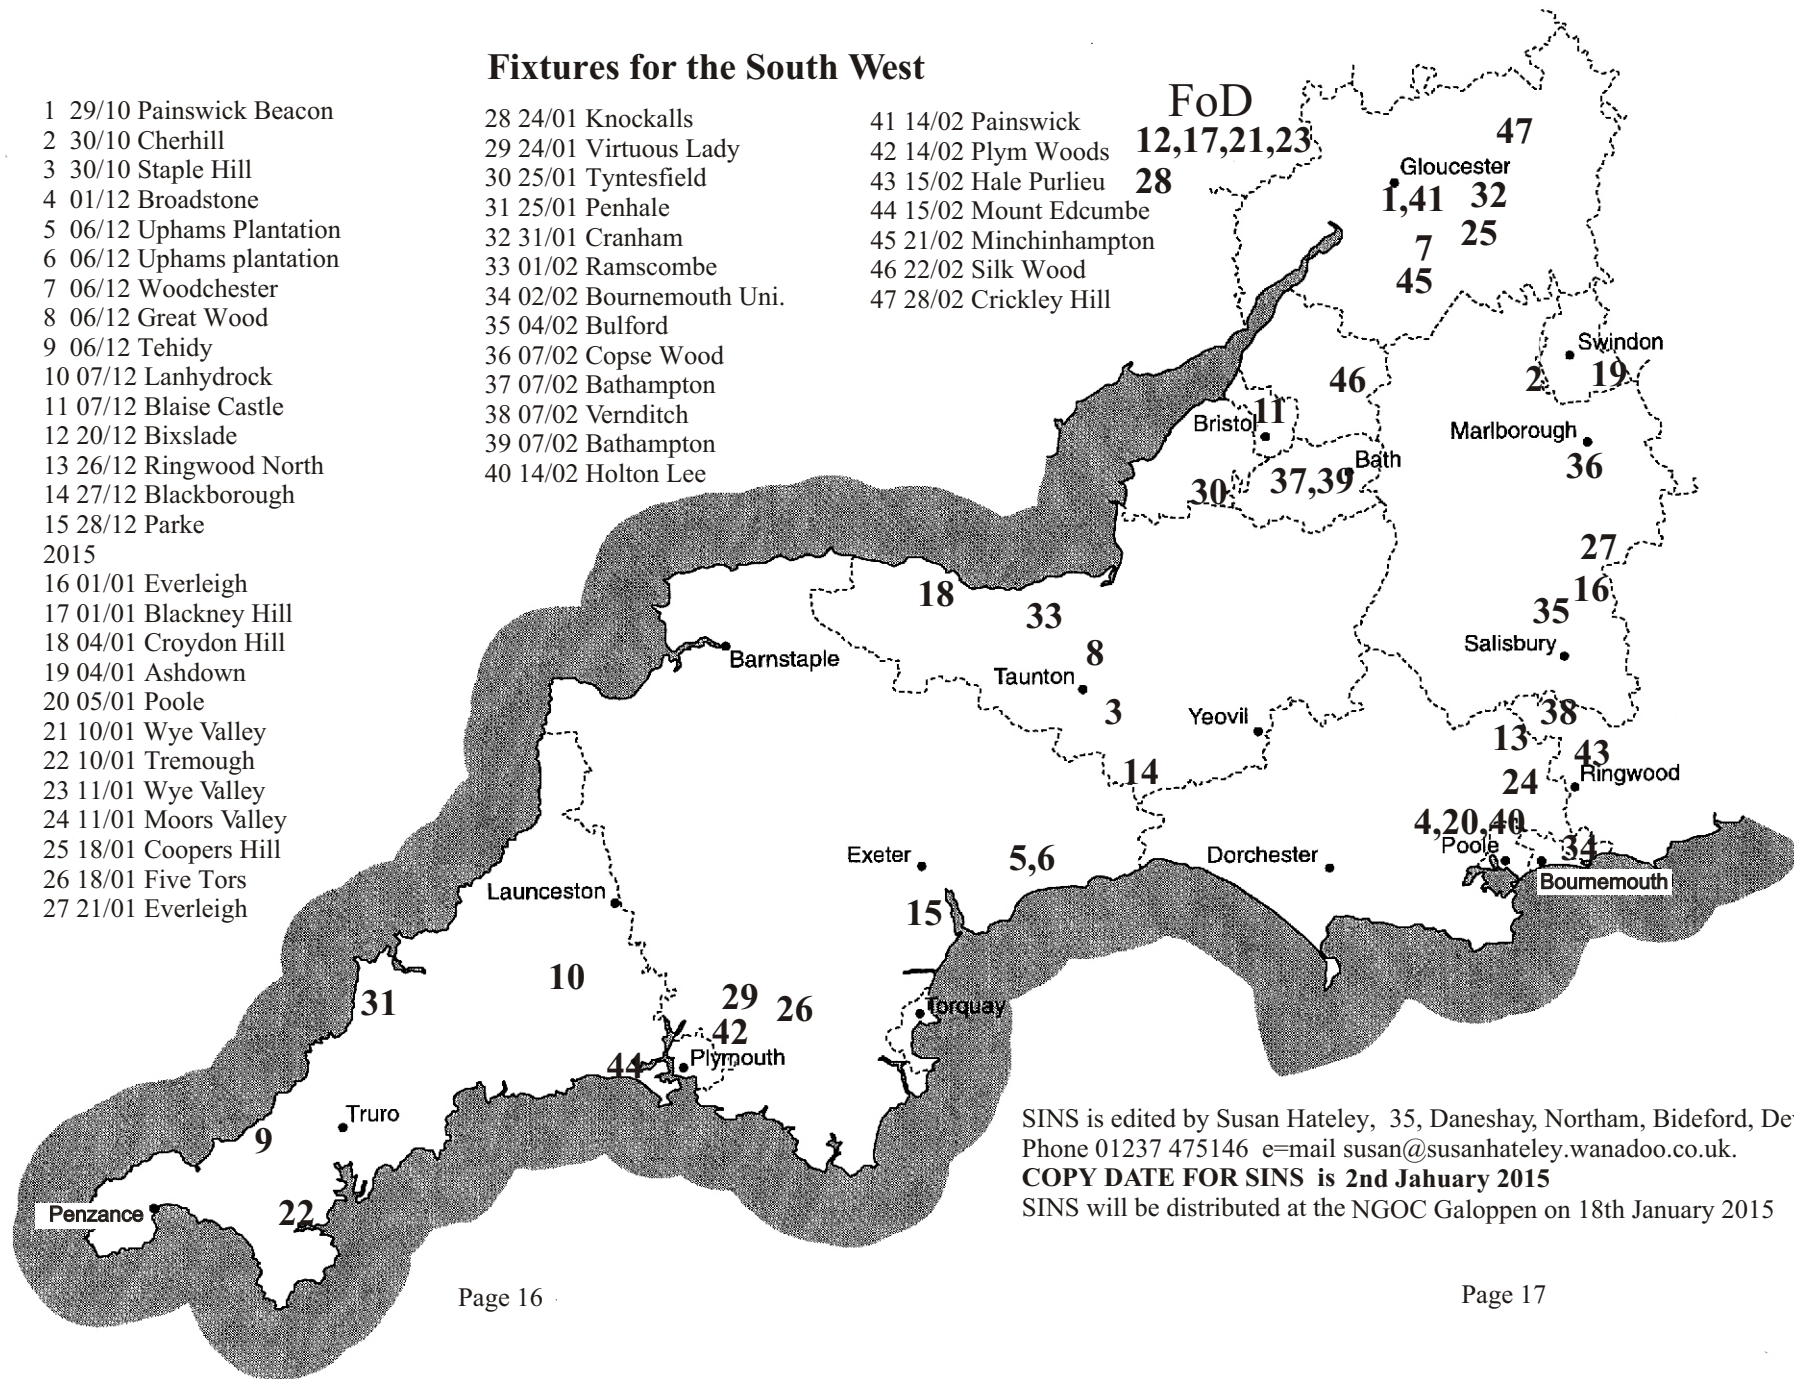

Fixtures for the South West

- 1 29/10 Painswick Beacon
- 2 30/10 Cherhill
- 3 30/10 Staple Hill
- 4 01/12 Broadstone
- 5 06/12 Uphams Plantation
- 6 06/12 Uphams plantation
- 7 06/12 Woodchester
- 8 06/12 Great Wood
- 9 06/12 Tehidy
- 10 07/12 Lanhydrock
- 11 07/12 Blaise Castle
- 12 20/12 Bixslade
- 13 26/12 Ringwood North
- 14 27/12 Blackborough
- 15 28/12 Parke
- 2015
- 16 01/01 Everleigh
- 17 01/01 Blackney Hill
- 18 04/01 Croydon Hill
- 19 04/01 Ashdown
- 20 05/01 Poole
- 21 10/01 Wye Valley
- 22 10/01 Tremough
- 23 11/01 Wye Valley
- 24 11/01 Moors Valley
- 25 18/01 Coopers Hill
- 26 18/01 Five Tors
- 27 21/01 Everleigh

- 28 24/01 Knockalls
- 29 24/01 Virtuous Lady
- 30 25/01 Tyntesfield
- 31 25/01 Penhale
- 32 31/01 Cranham
- 33 01/02 Ramscombe
- 34 02/02 Bournemouth Uni.
- 35 04/02 Bulford
- 36 07/02 Copse Wood
- 37 07/02 Bathampton
- 38 07/02 Vernditch
- 39 07/02 Bathampton
- 40 14/02 Holton Lee

- 41 14/02 Painswick
- 42 14/02 Plym Woods
- 43 15/02 Hale Purlieu
- 44 15/02 Mount Edcumbe
- 45 21/02 Minchinhampton
- 46 22/02 Silk Wood
- 47 28/02 Crickley Hill

FoD
12,17,21,23
28

SINS is edited by Susan Hateley, 35, Daneshay, Northam, Bideford, Devon Ex39 1DG.
Phone 01237 475146 e-mail susan@susanhateley.wanadoo.co.uk.

COPY DATE FOR SINS is 2nd January 2015

SINS will be distributed at the NGOC Galoppen on 18th January 2015