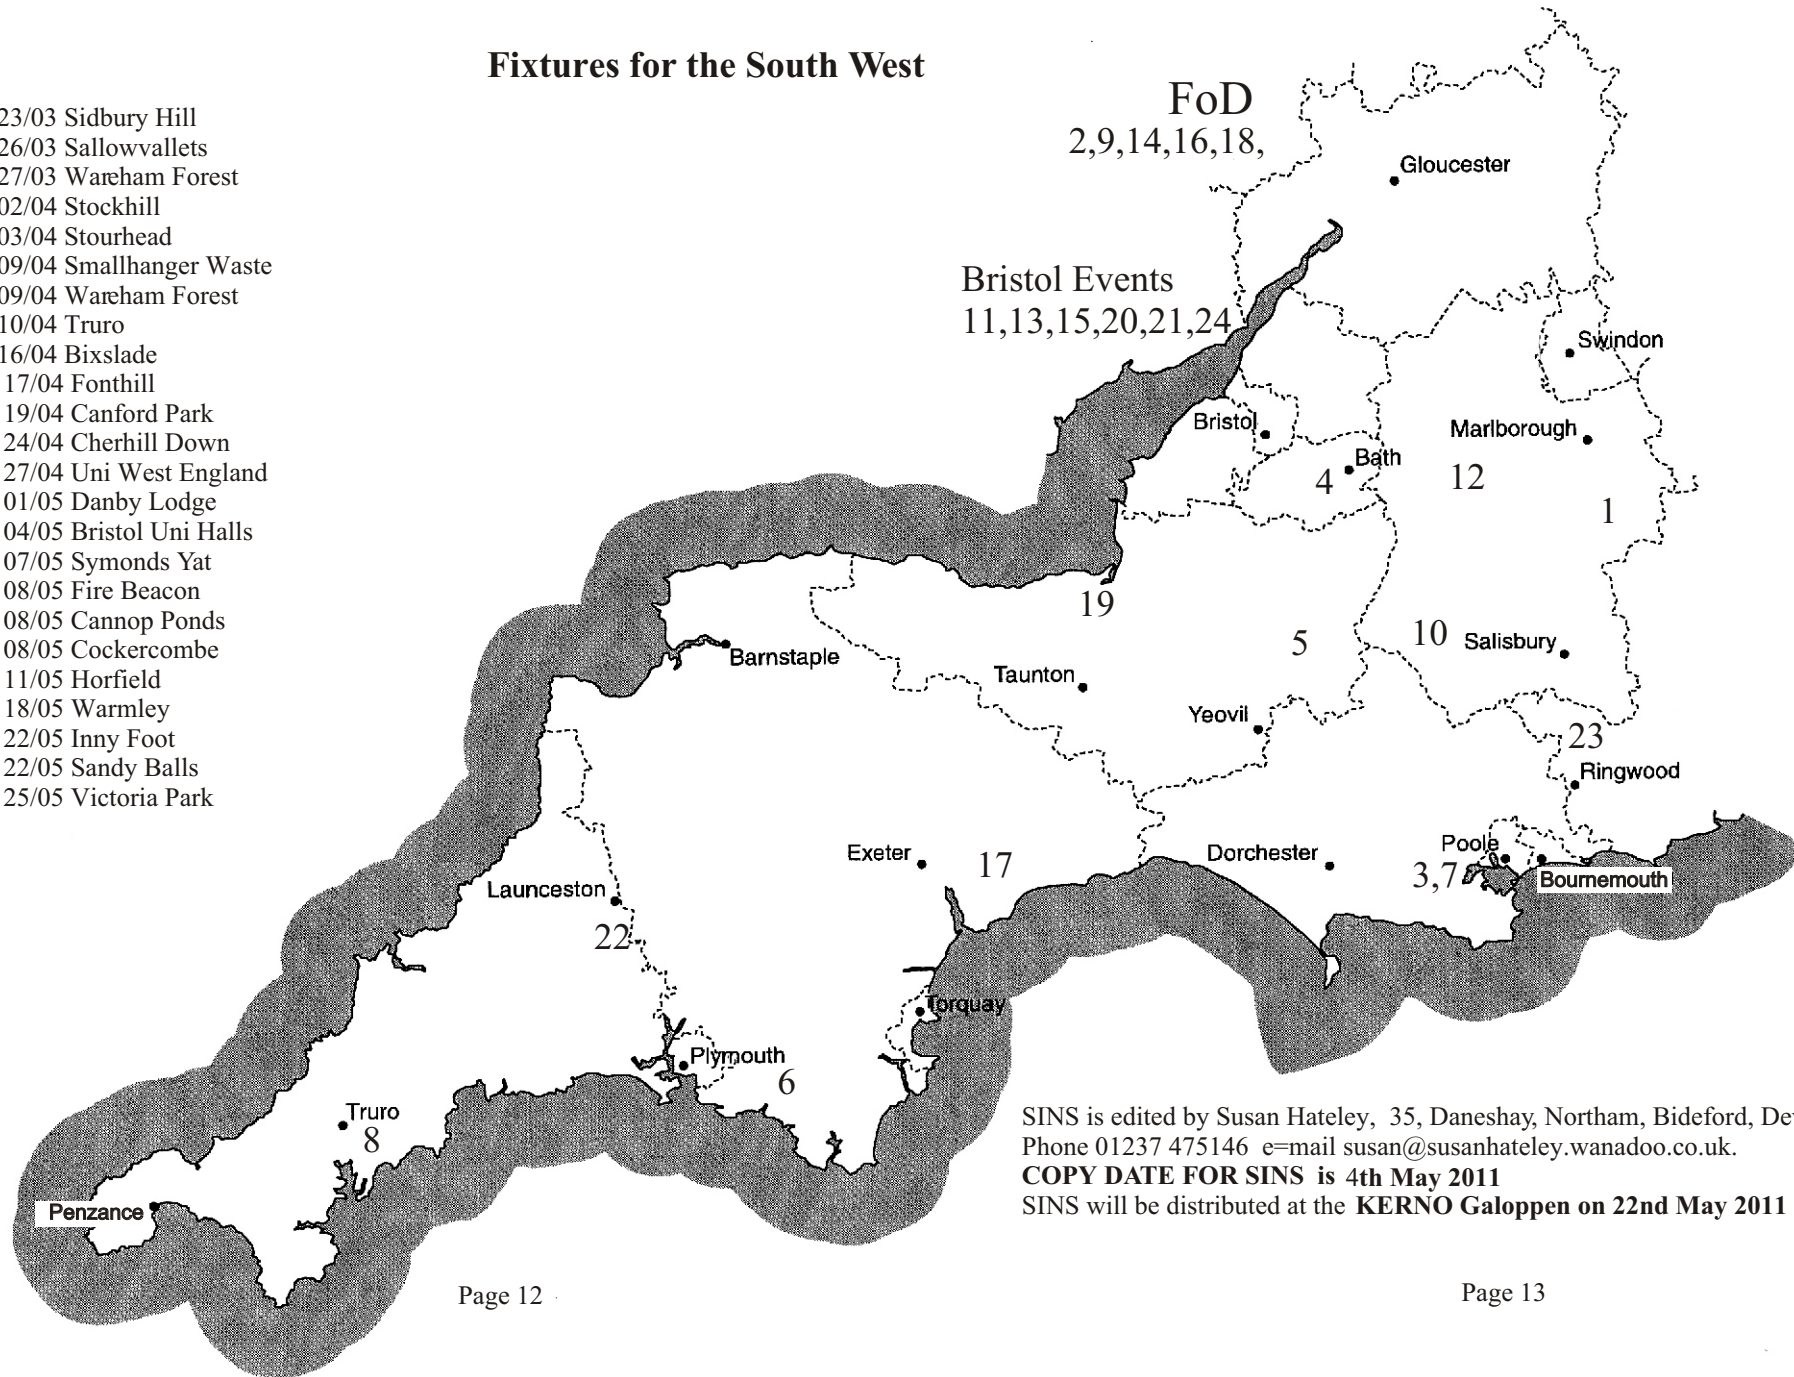

## Fixtures for the South West

- 1 23/03 Sidbury Hill
- 2 26/03 Sallowvallets
- 3 27/03 Wareham Forest
- 4 02/04 Stockhill
- 5 03/04 Stourhead
- 6 09/04 Smallhanger Waste
- 7 09/04 Wareham Forest
- 8 10/04 Truro
- 9 16/04 Bixslade
- 10 17/04 Fonthill
- 11 19/04 Canford Park
- 12 24/04 Cherhill Down
- 13 27/04 Uni West England
- 14 01/05 Danby Lodge
- 15 04/05 Bristol Uni Halls
- 16 07/05 Symonds Yat
- 17 08/05 Fire Beacon
- 18 08/05 Cannop Ponds
- 19 08/05 Cockercombe
- 20 11/05 Horfield
- 21 18/05 Warmley
- 22 22/05 Inny Foot
- 23 22/05 Sandy Balls
- 24 25/05 Victoria Park

SINS is edited by Susan Hateley, 35, Daneshay, Northam, Bideford, Devon Ex39 1DG.  
 Phone 01237 475146 e-mail susan@susanhateley.wanadoo.co.uk.

**COPY DATE FOR SINS is 4th May 2011**

SINS will be distributed at the **KERNO Galoppen on 22nd May 2011**